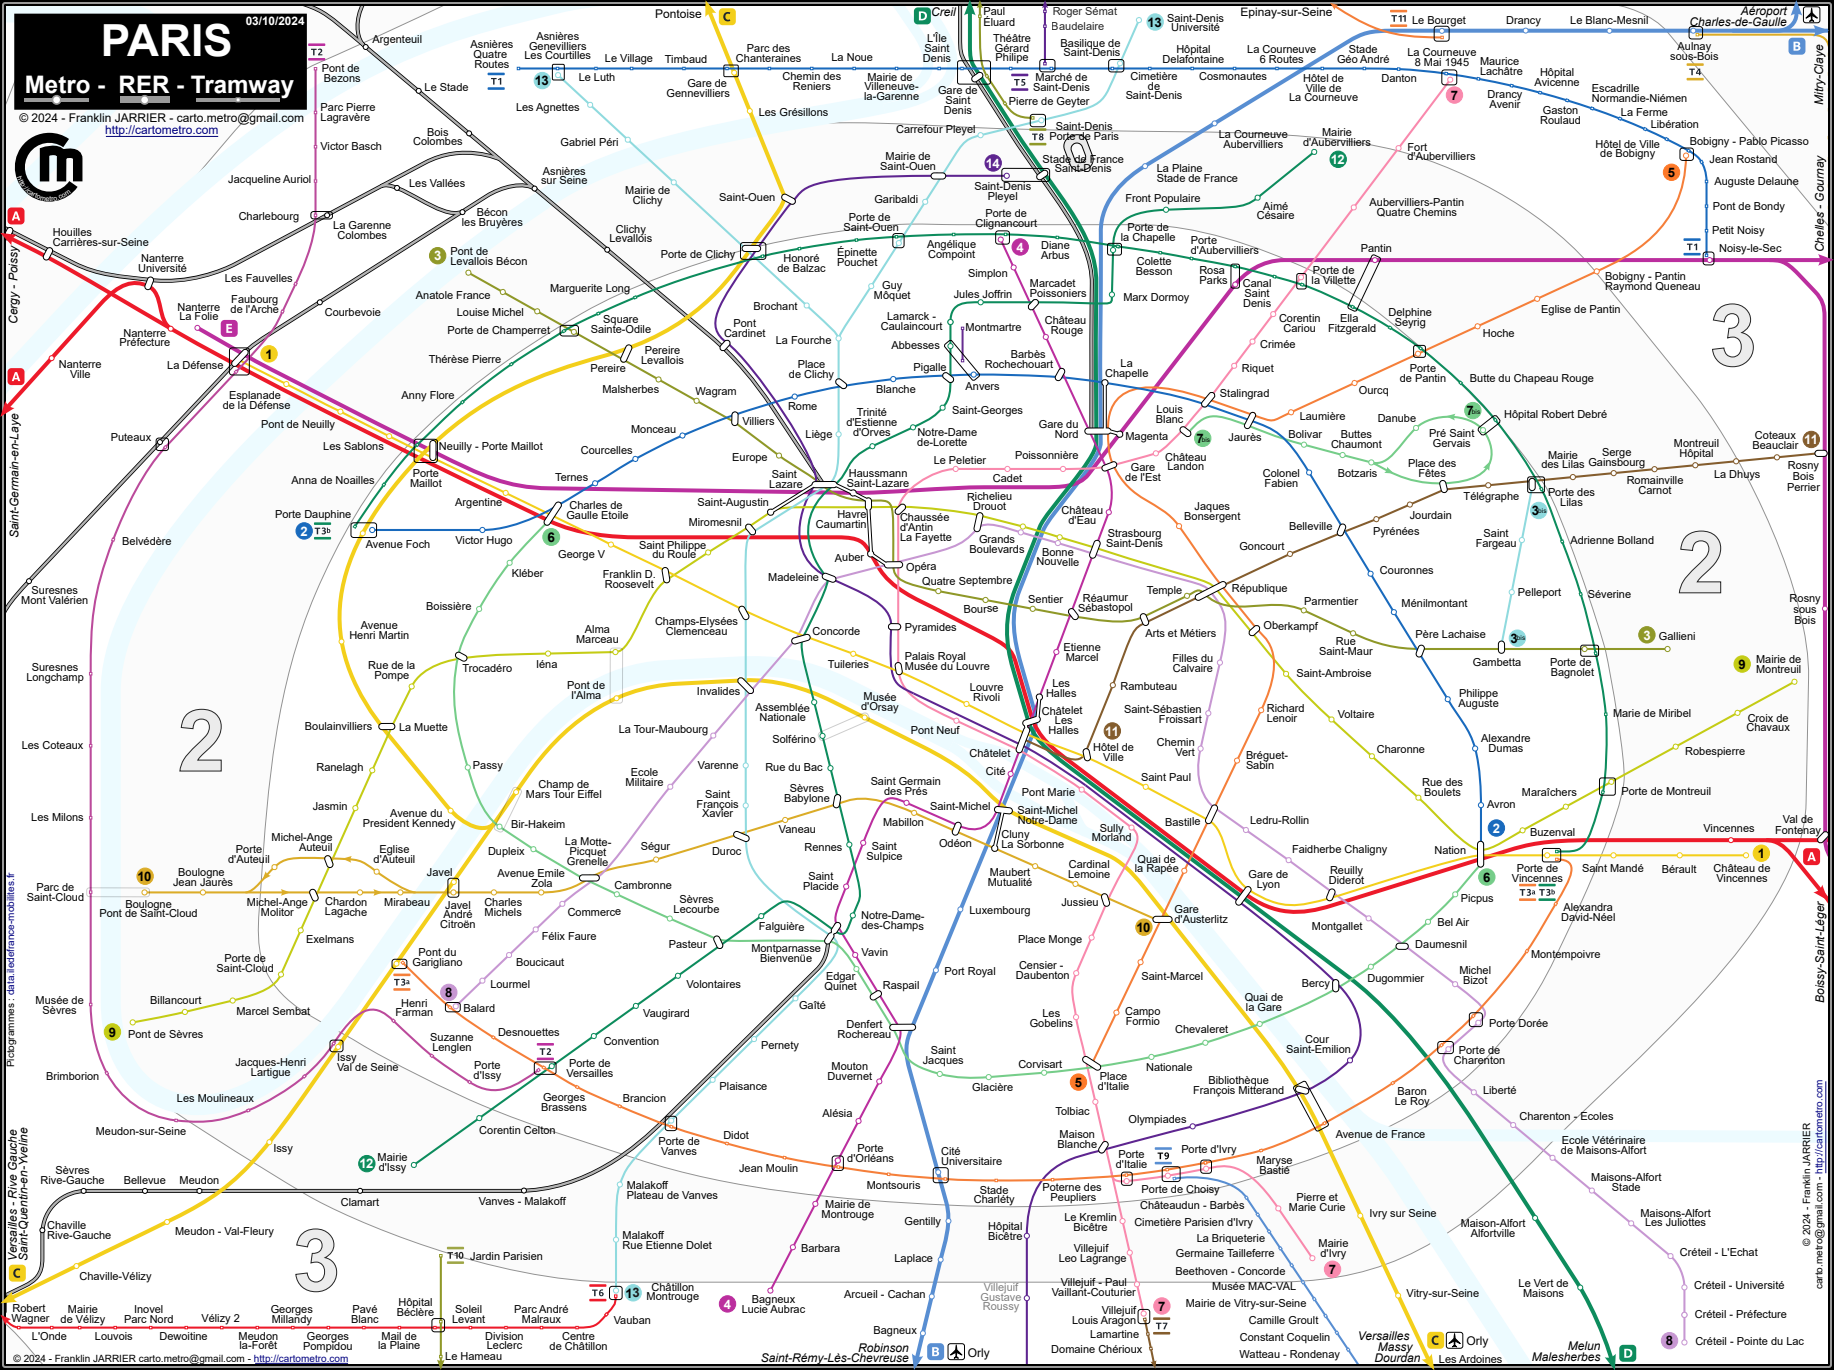

PARIS

Metro - RER - Tramway

© 2024 - Franklin JARRIER - carto.metro@gmail.com
<http://cartometro.com>