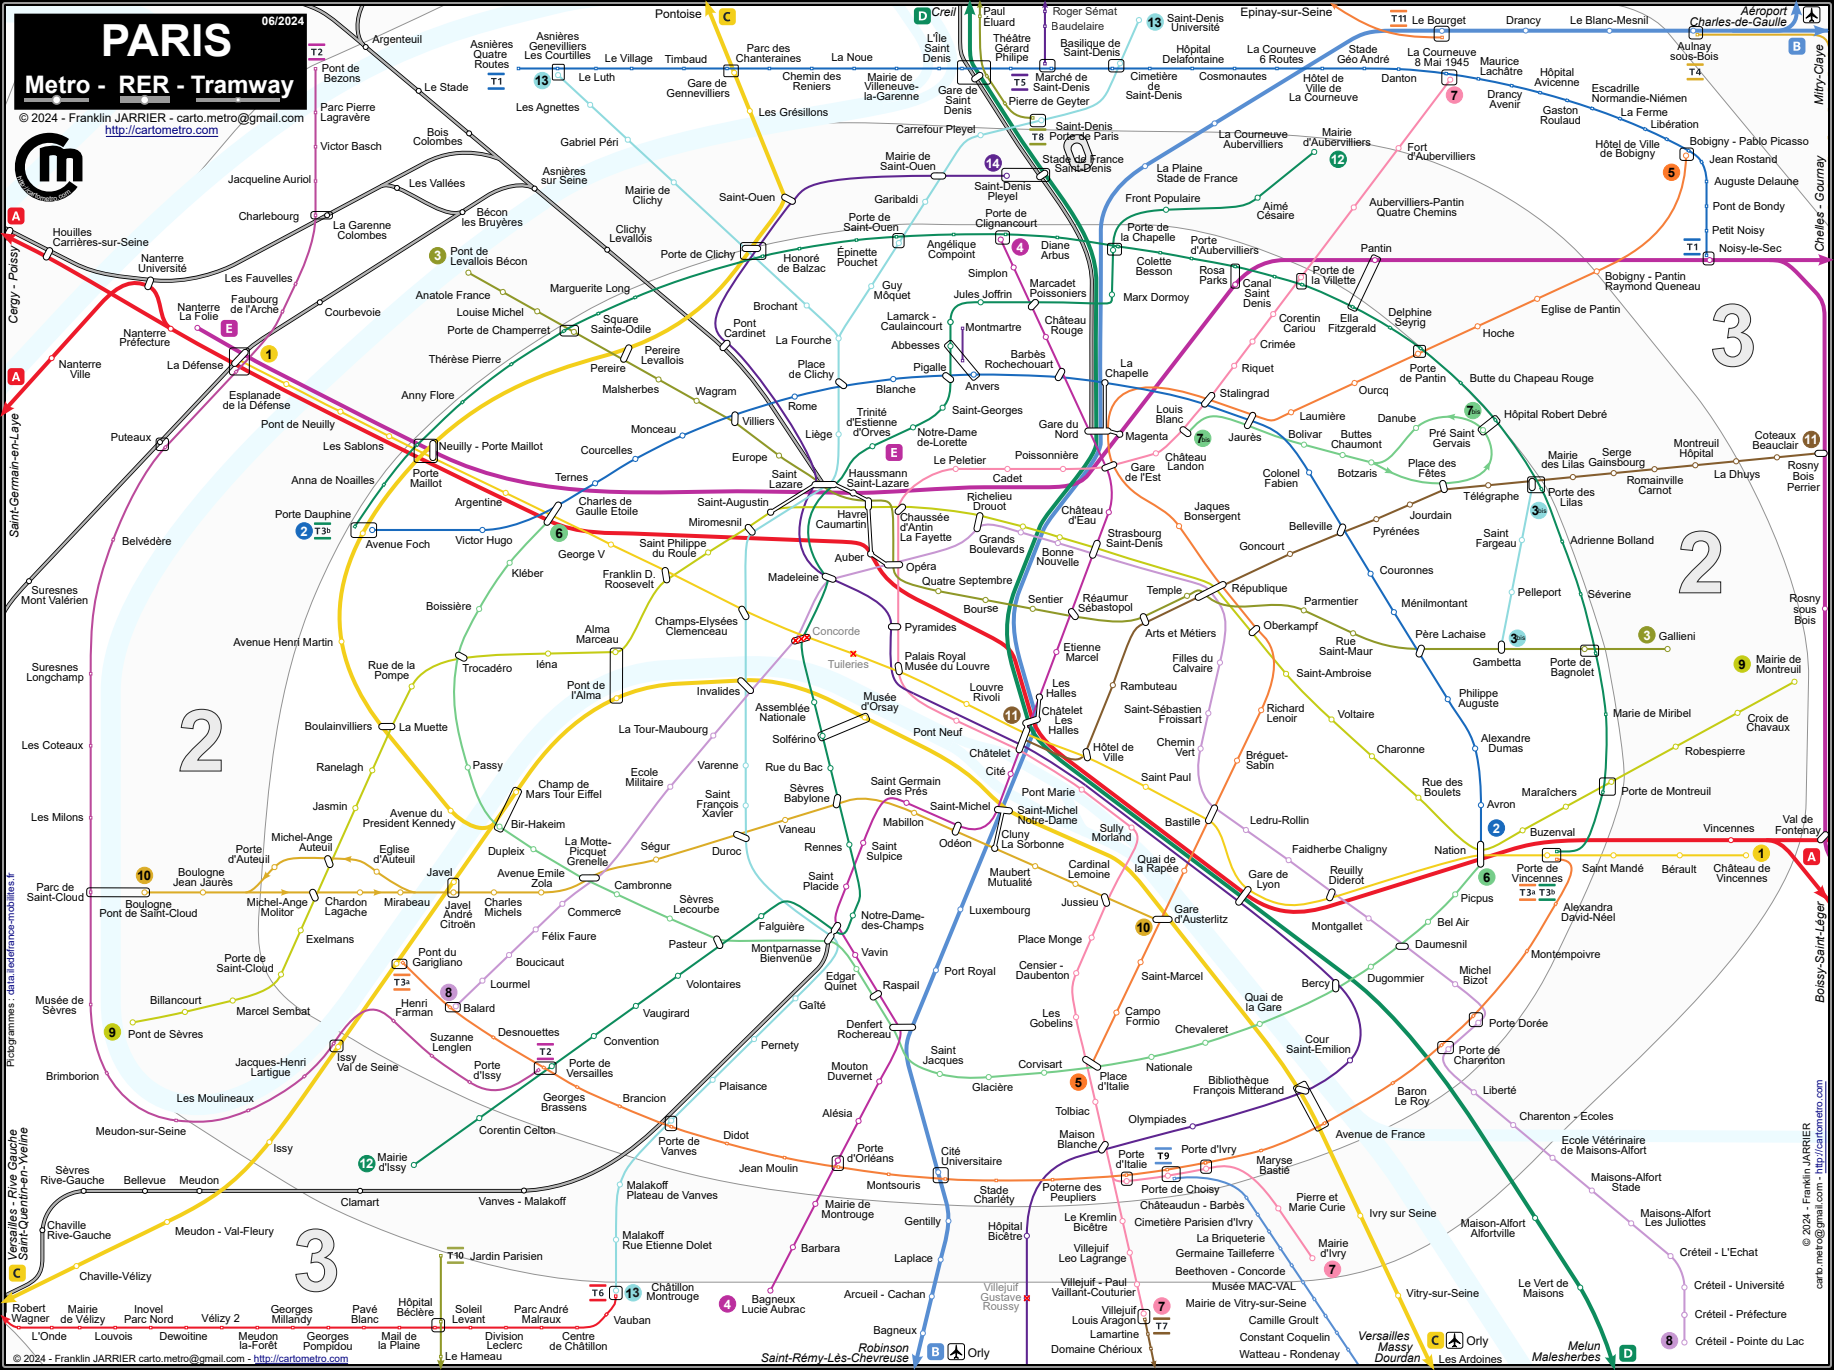

PARIS

Metro - RER - Tramway

© 2024 - Franklin JARRIER - carto.metro@gmail.com
<http://cartometro.com>