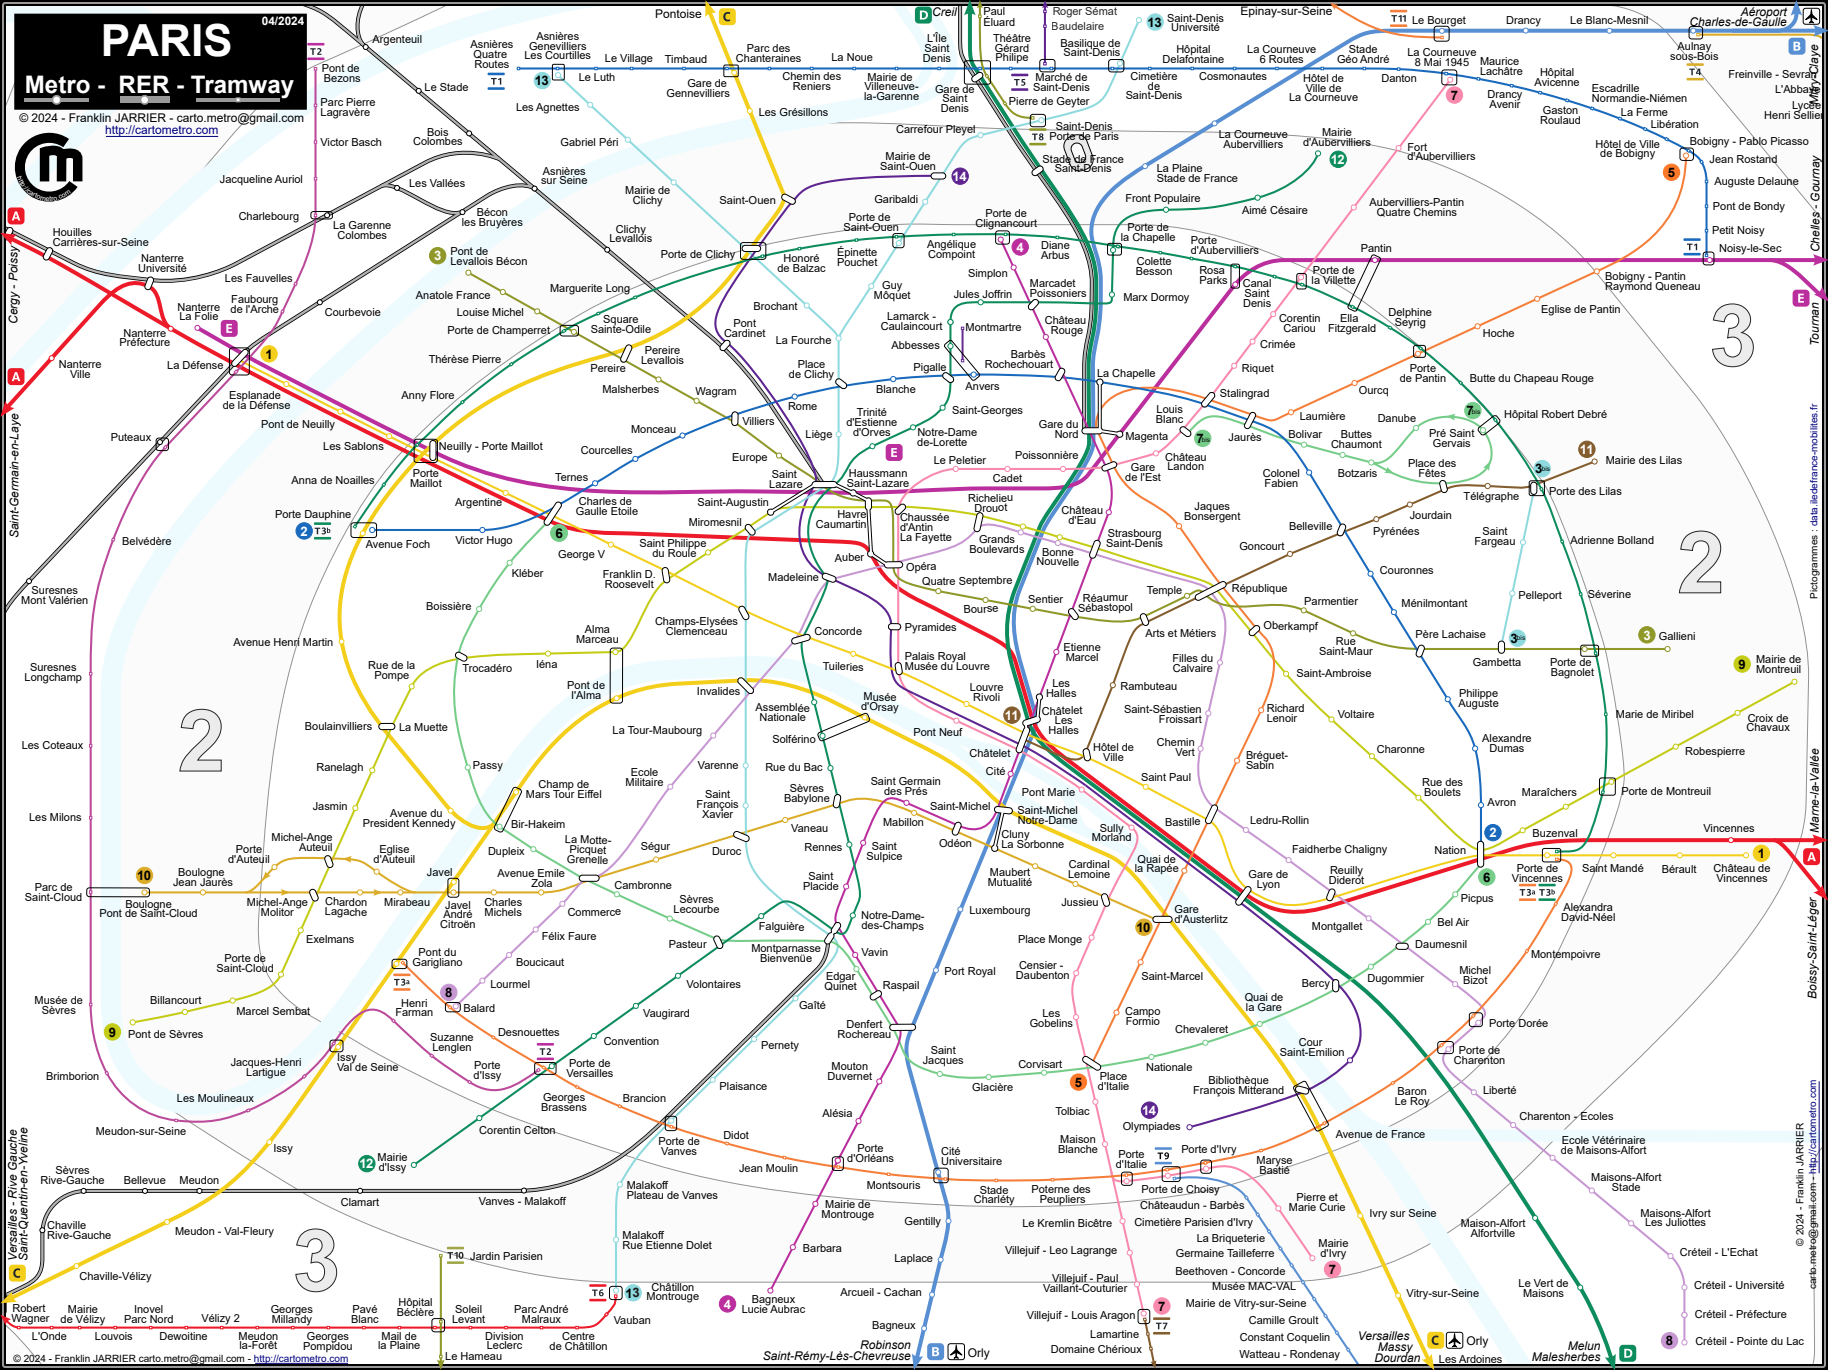

04/2024

PARIS

Metro - RER - Tramway

© 2024 - Franklin JARRIER - carto.metro@gmail.com
<http://cartometro.com>