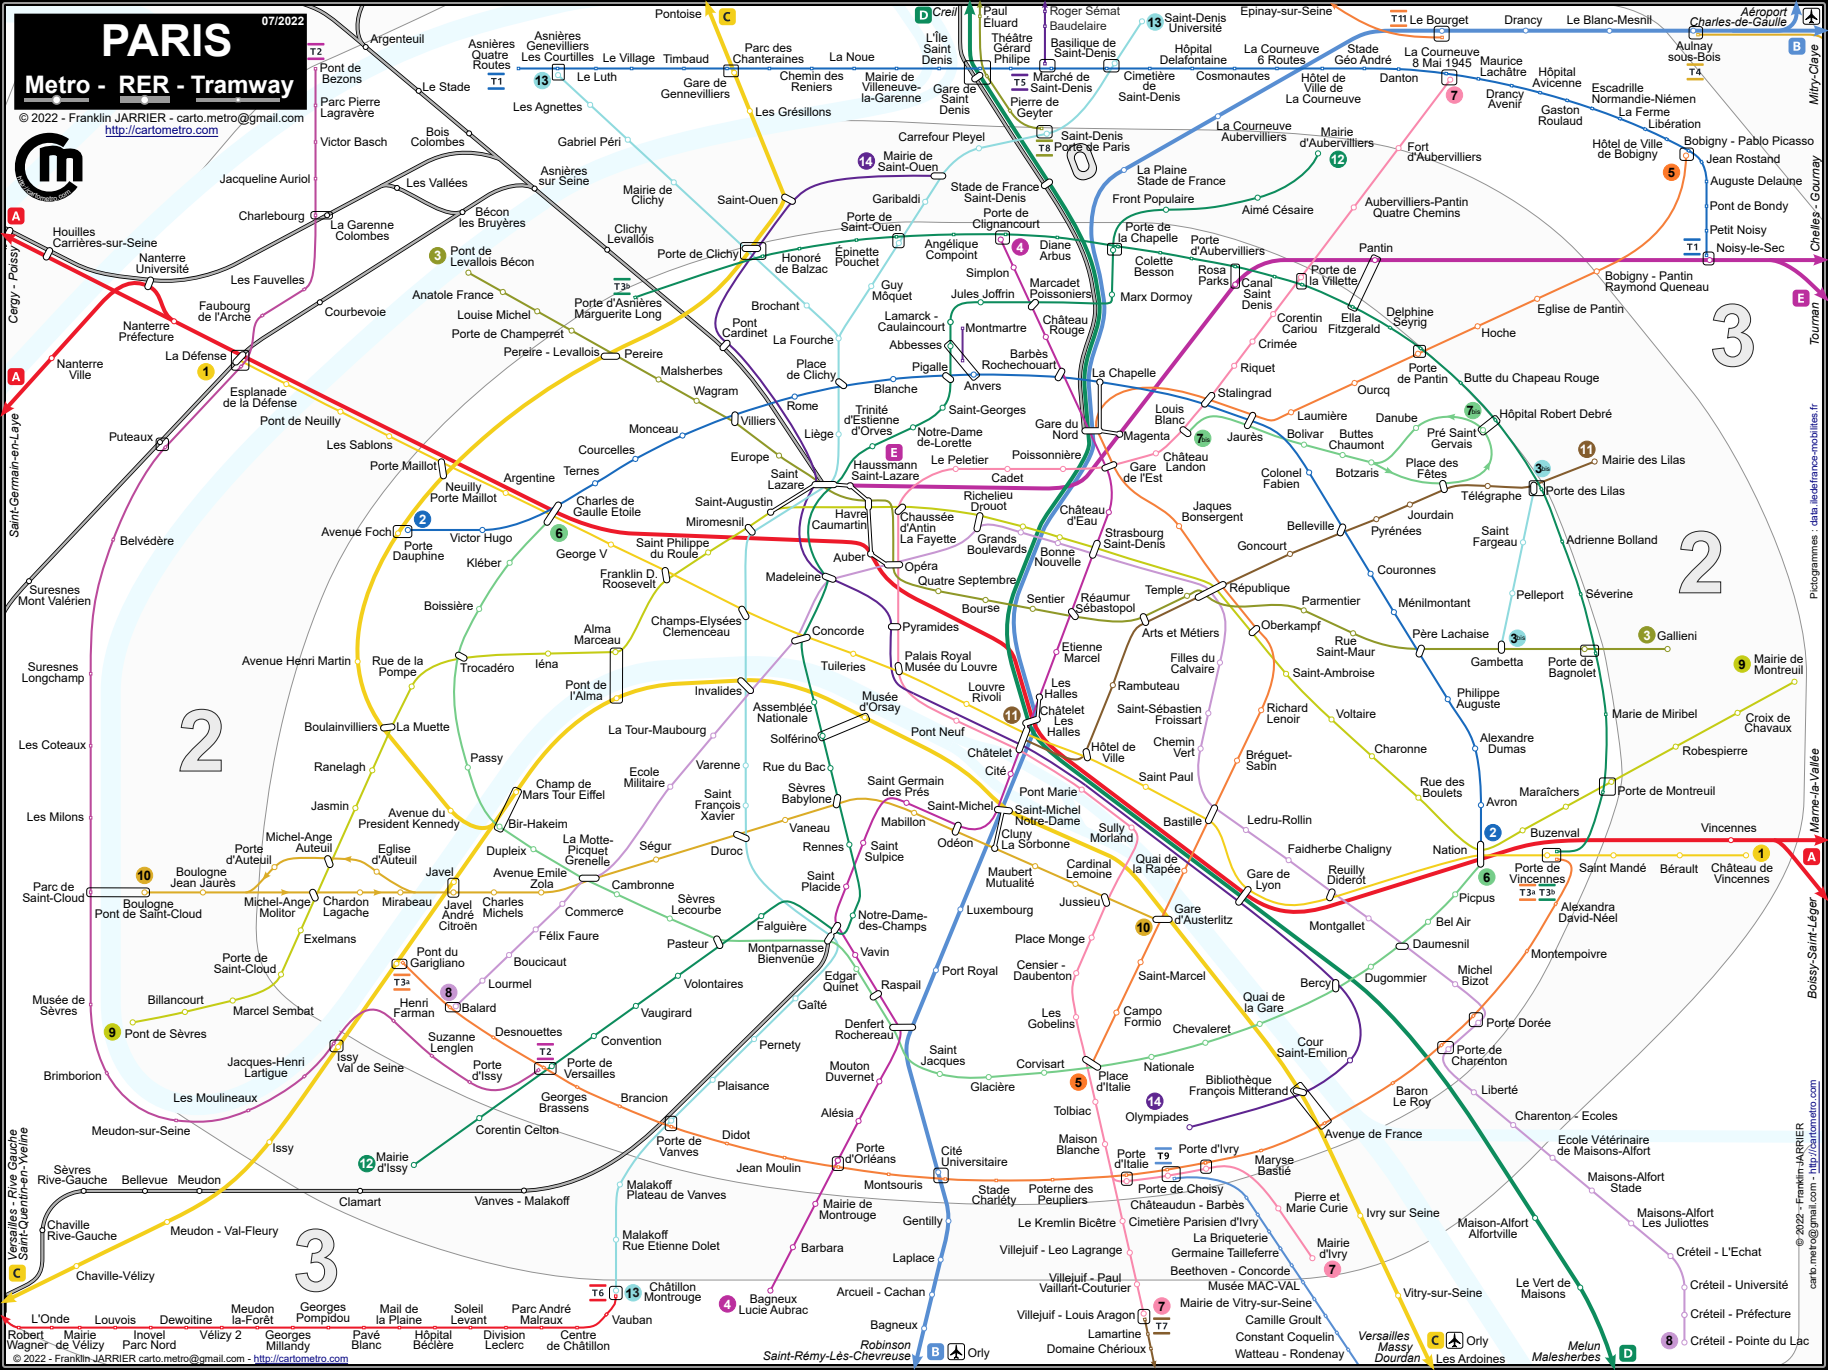

PARIS

Metro - RER - Tramway

© 2022 - Franklin JARRIER - carto.metro@gmail.com
<http://cartometro.com>