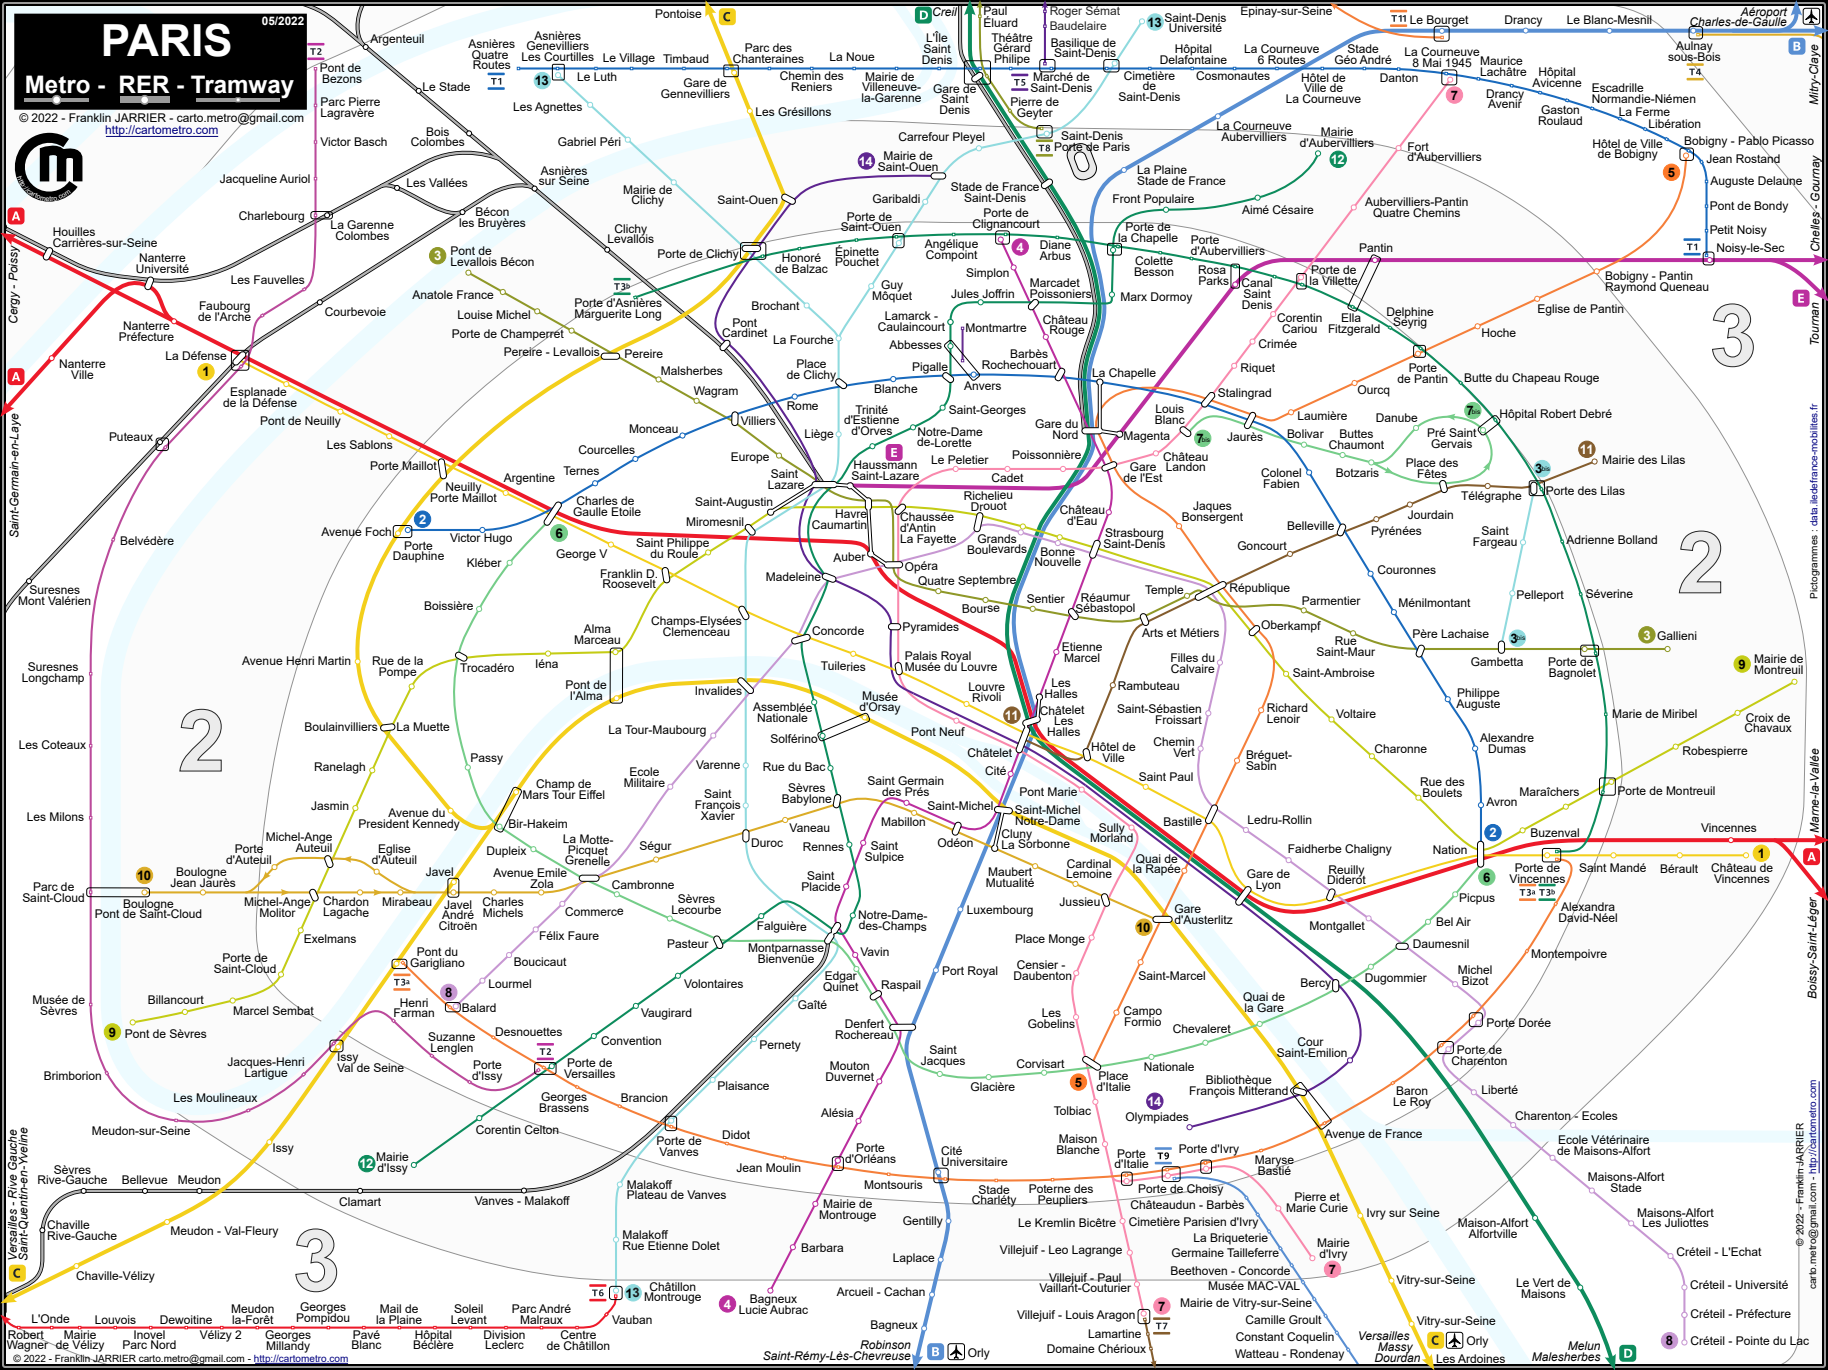

PARIS

Metro - RER - Tramway

© 2022 - Franklin JARRIER - carto.metro@gmail.com
<http://cartometro.com>