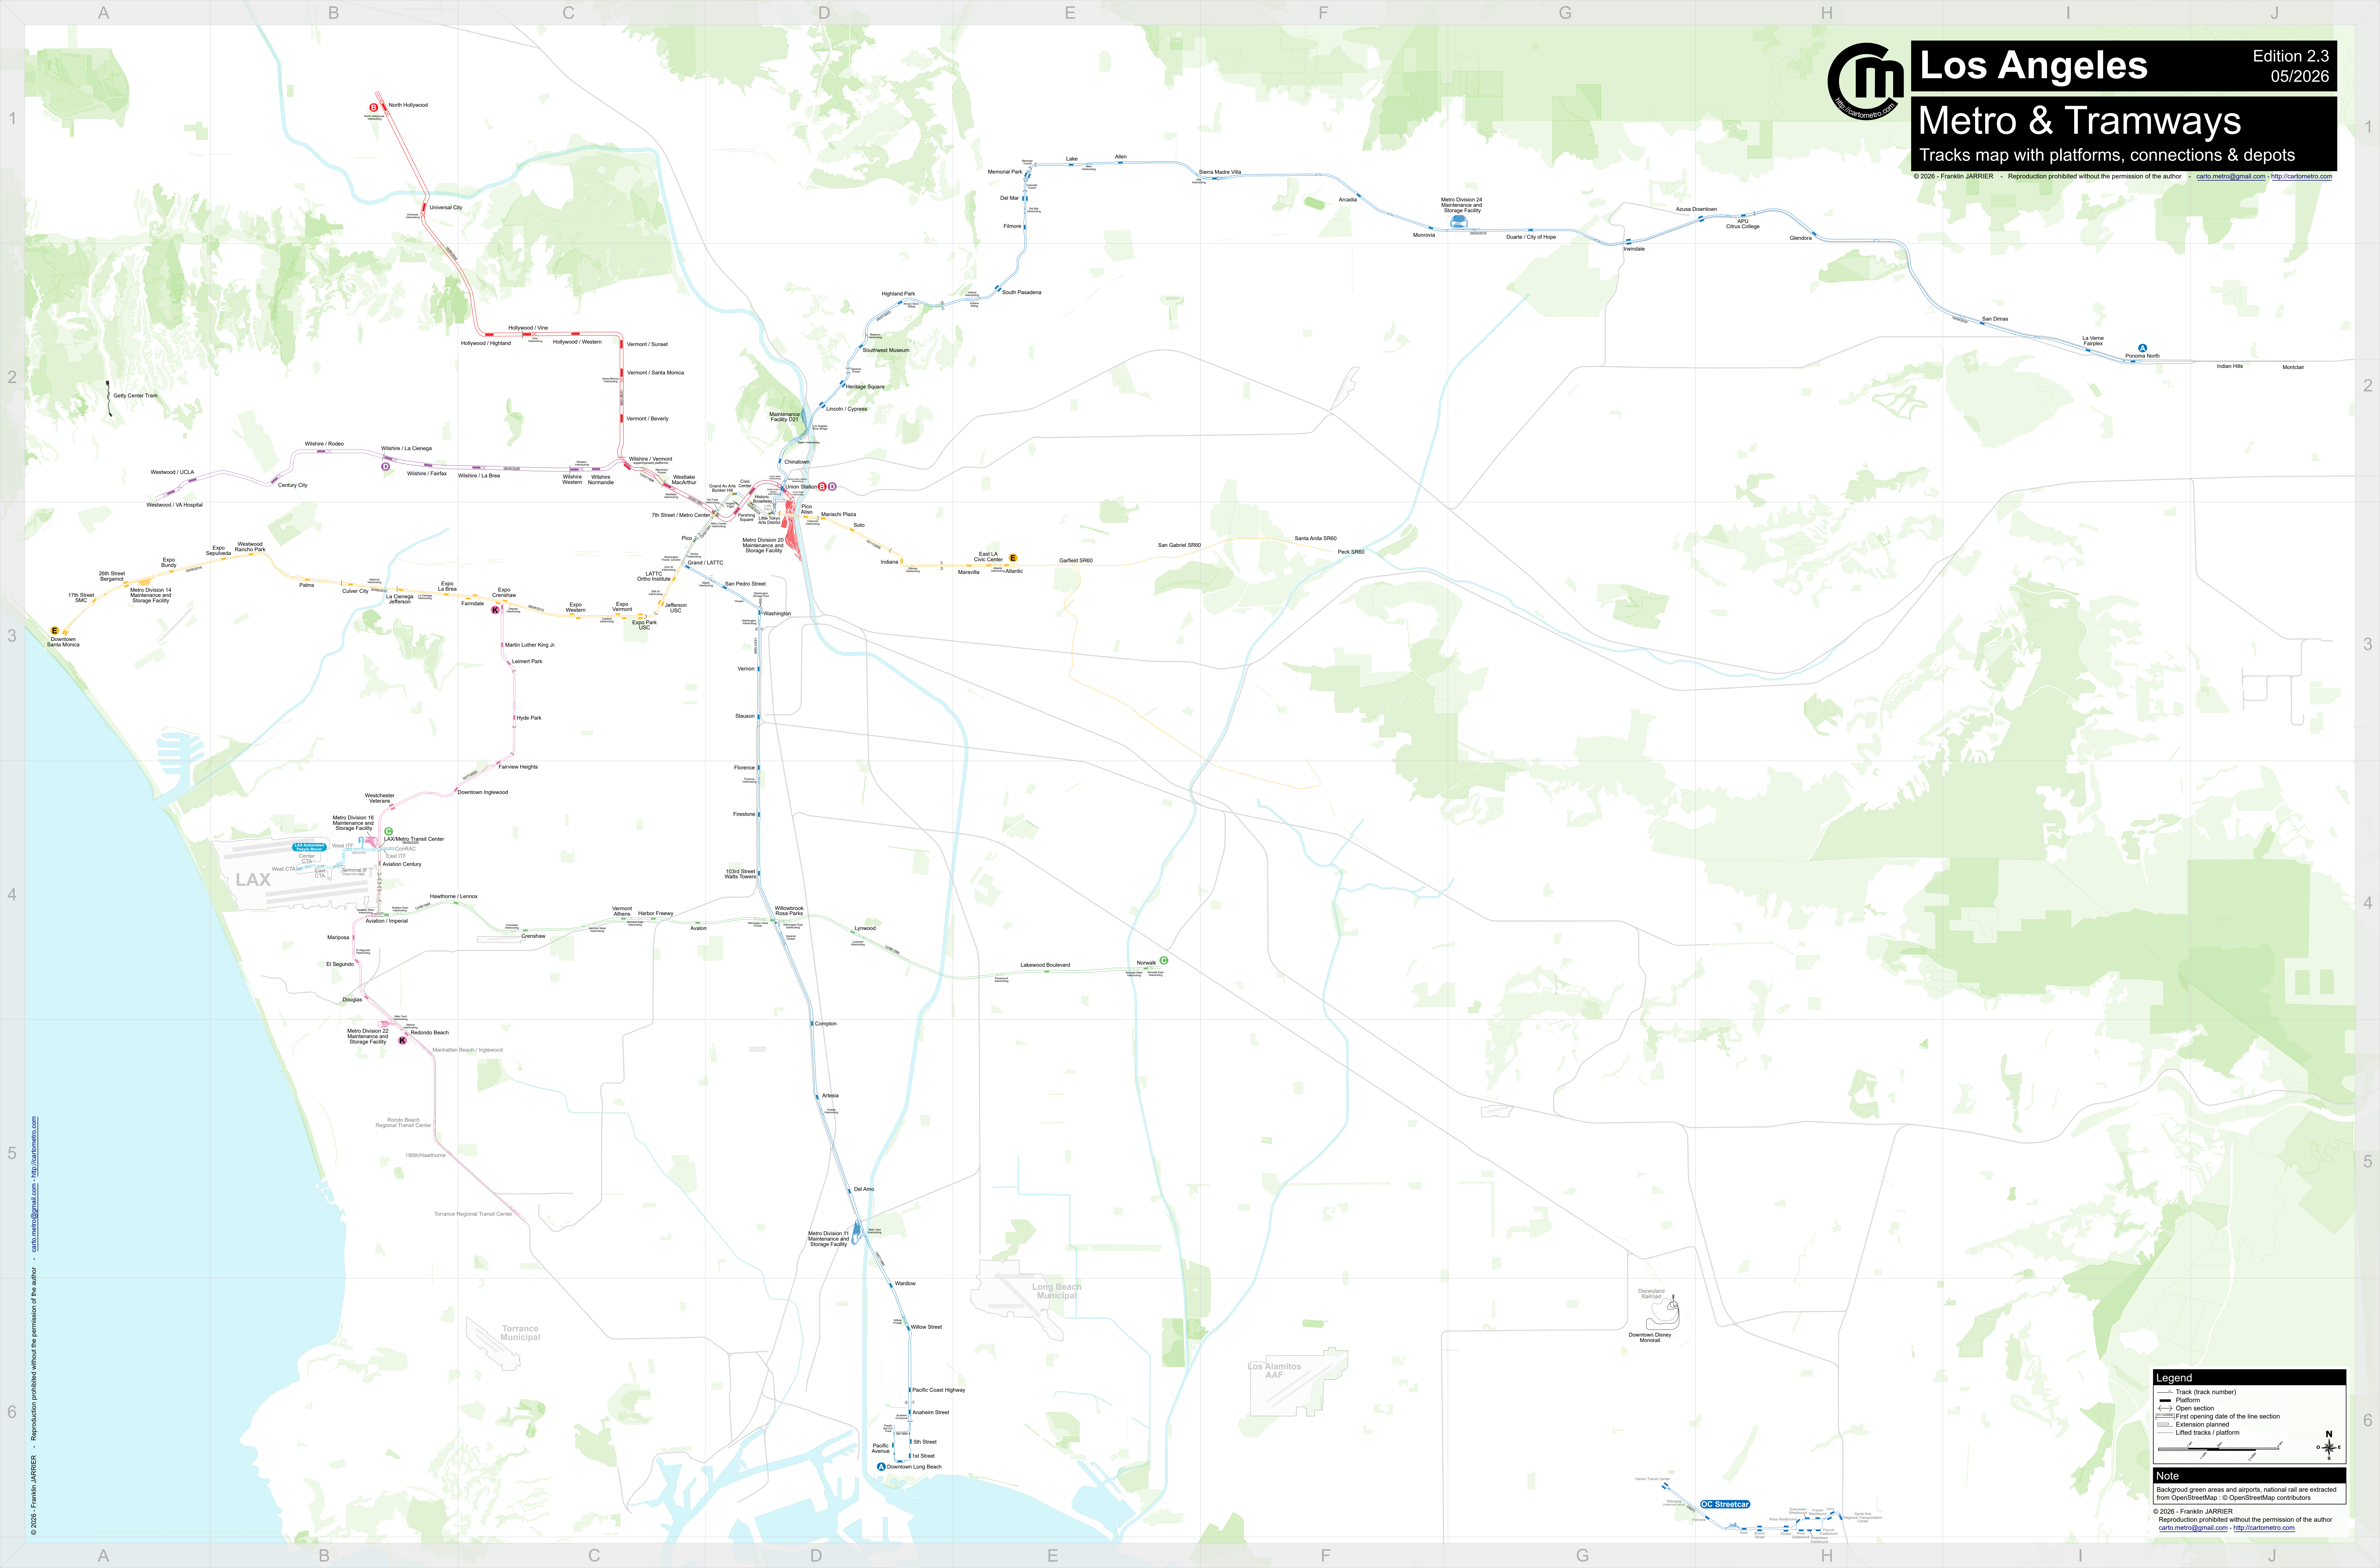

Metro & Tramways

Tracks map with platforms, connections & depots

Legend

- Track (track number)
- Platform
- Open section
- First opening date of the line section
- Extension planned
- Lifted tracks / platform

© 2026 - Franklin JARRIER - Reproduction prohibited without the permission of the author - carto.metro@gmail.com - http://cartometro.com