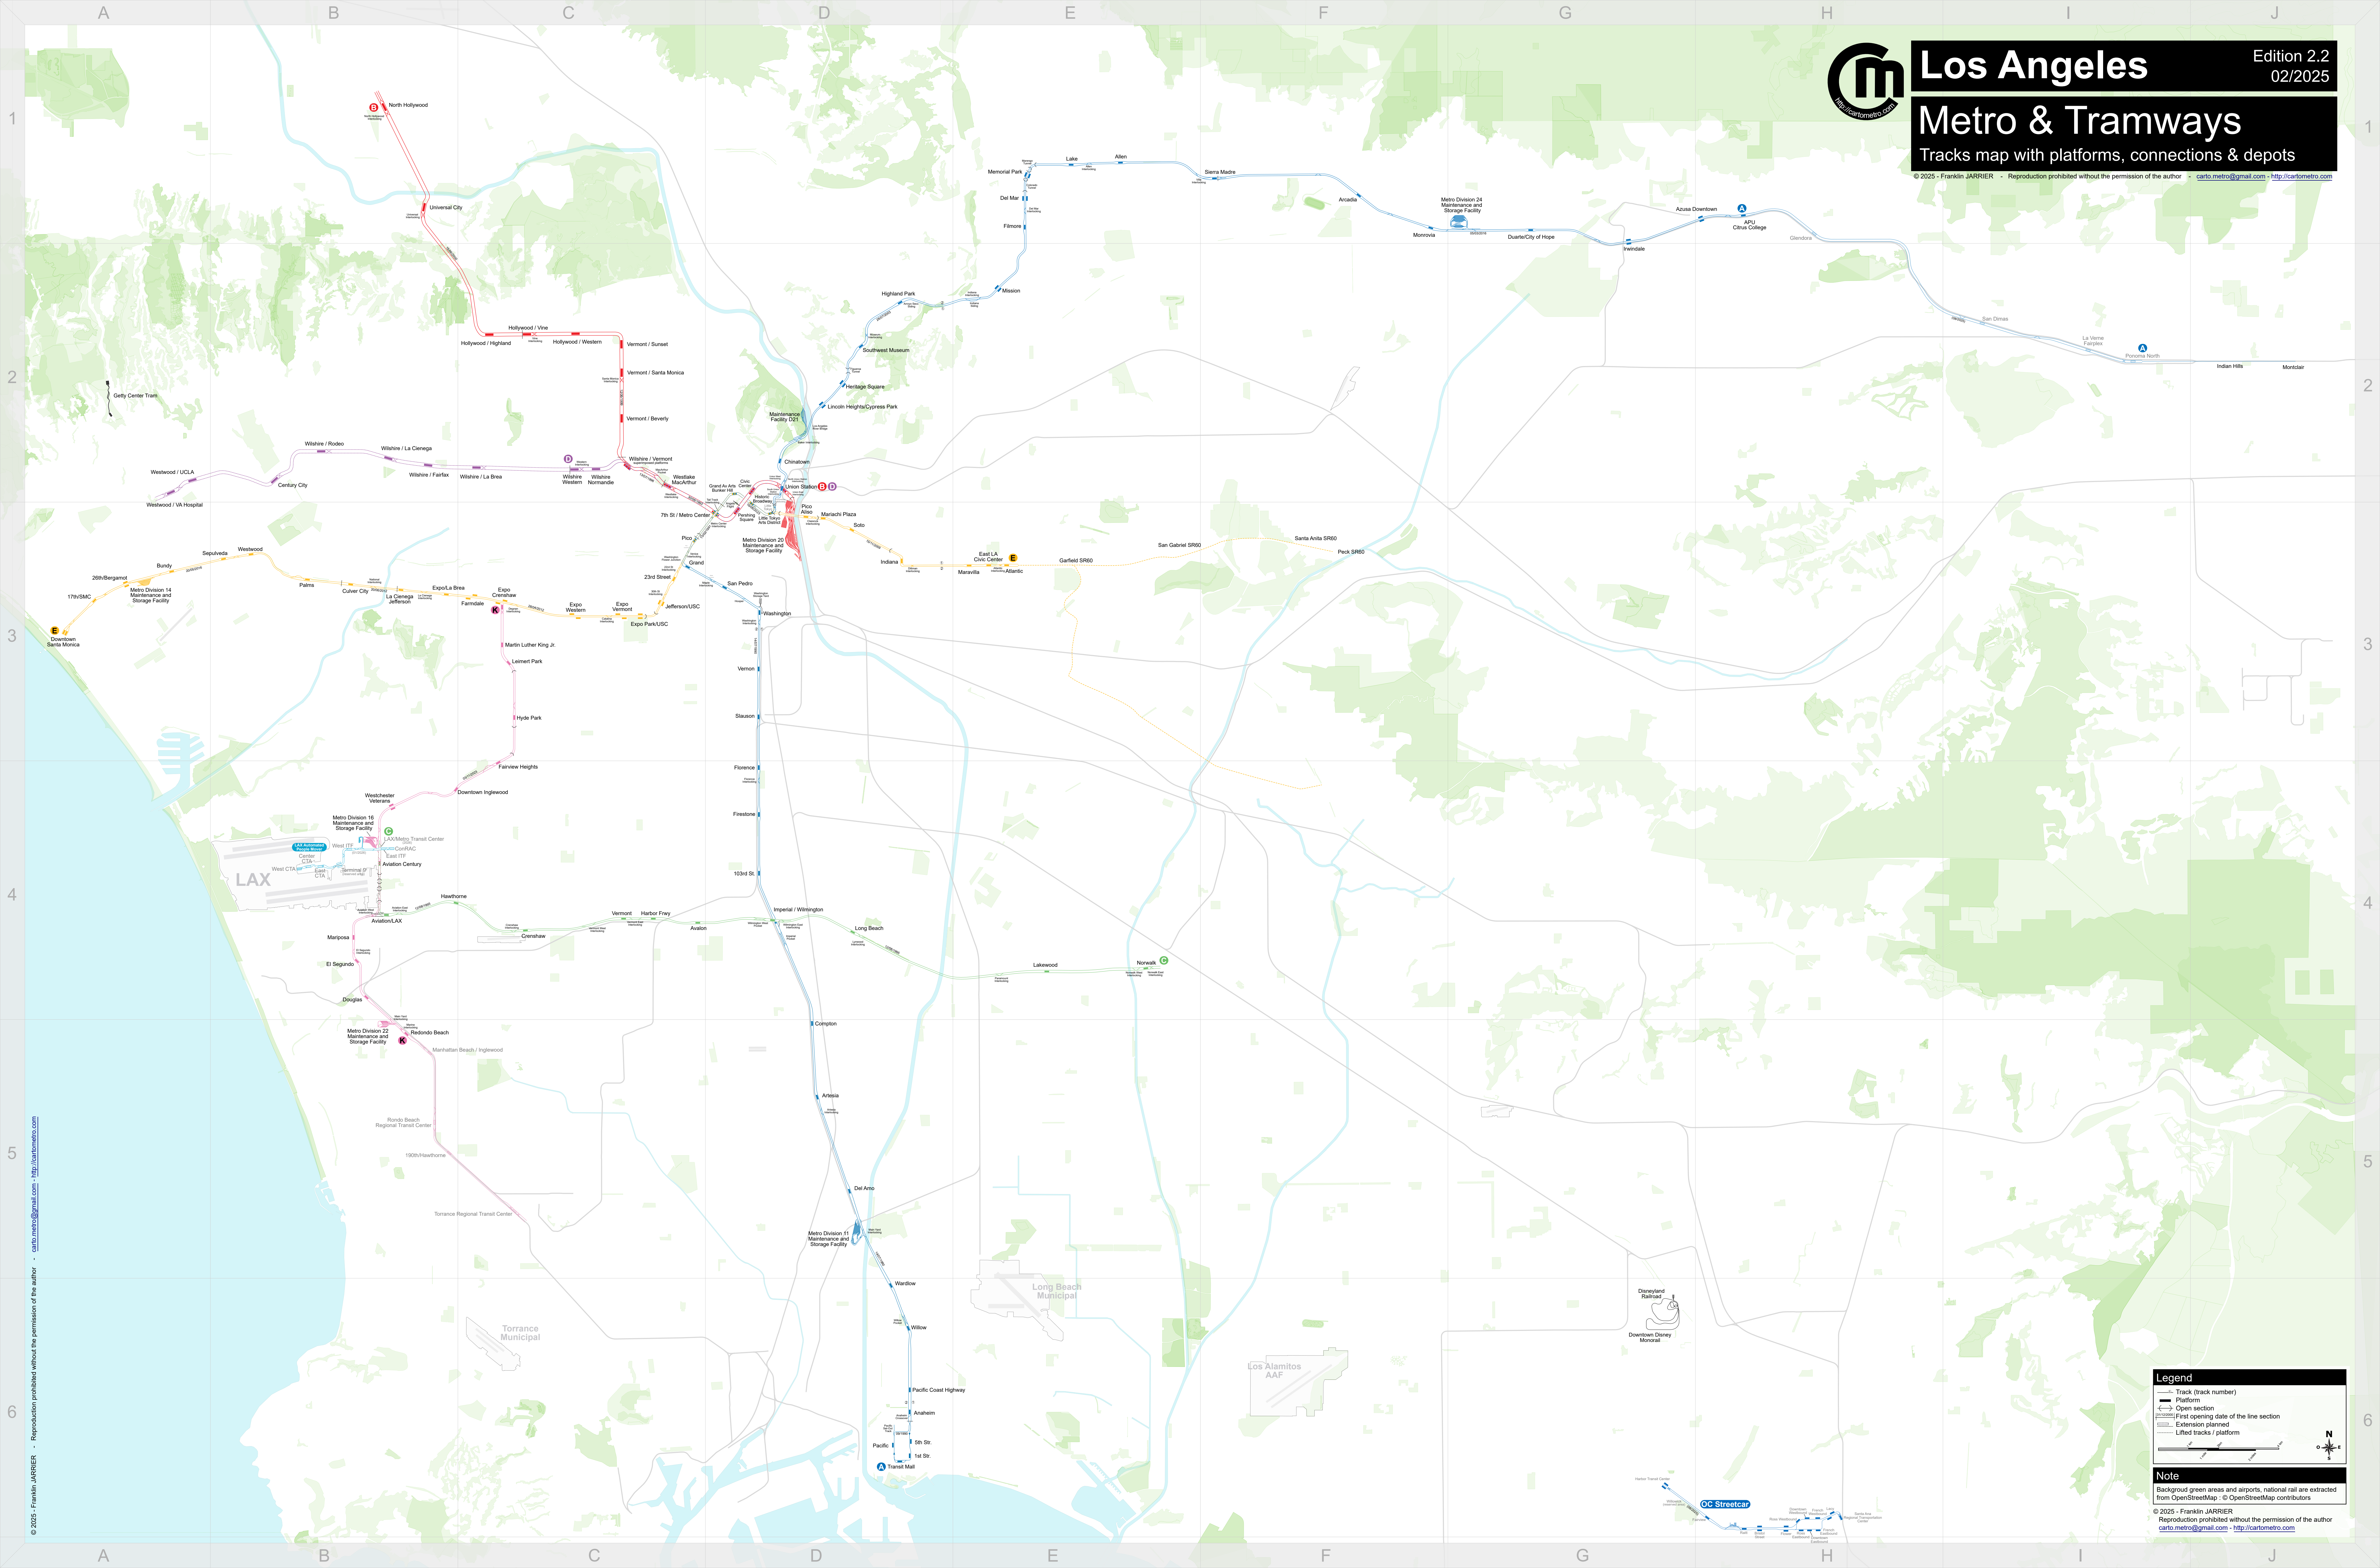

Metro & Tramways

Tracks map with platforms, connections & depots

Legend

- Track (track number)
- Platform
- Open section
- First opening date of the line section
- Extension planned
- Lifted tracks / platform

© 2025 - Franklin JARRIER - Reproduction prohibited without the permission of the author - carto.metro@gmail.com - http://cartometro.com