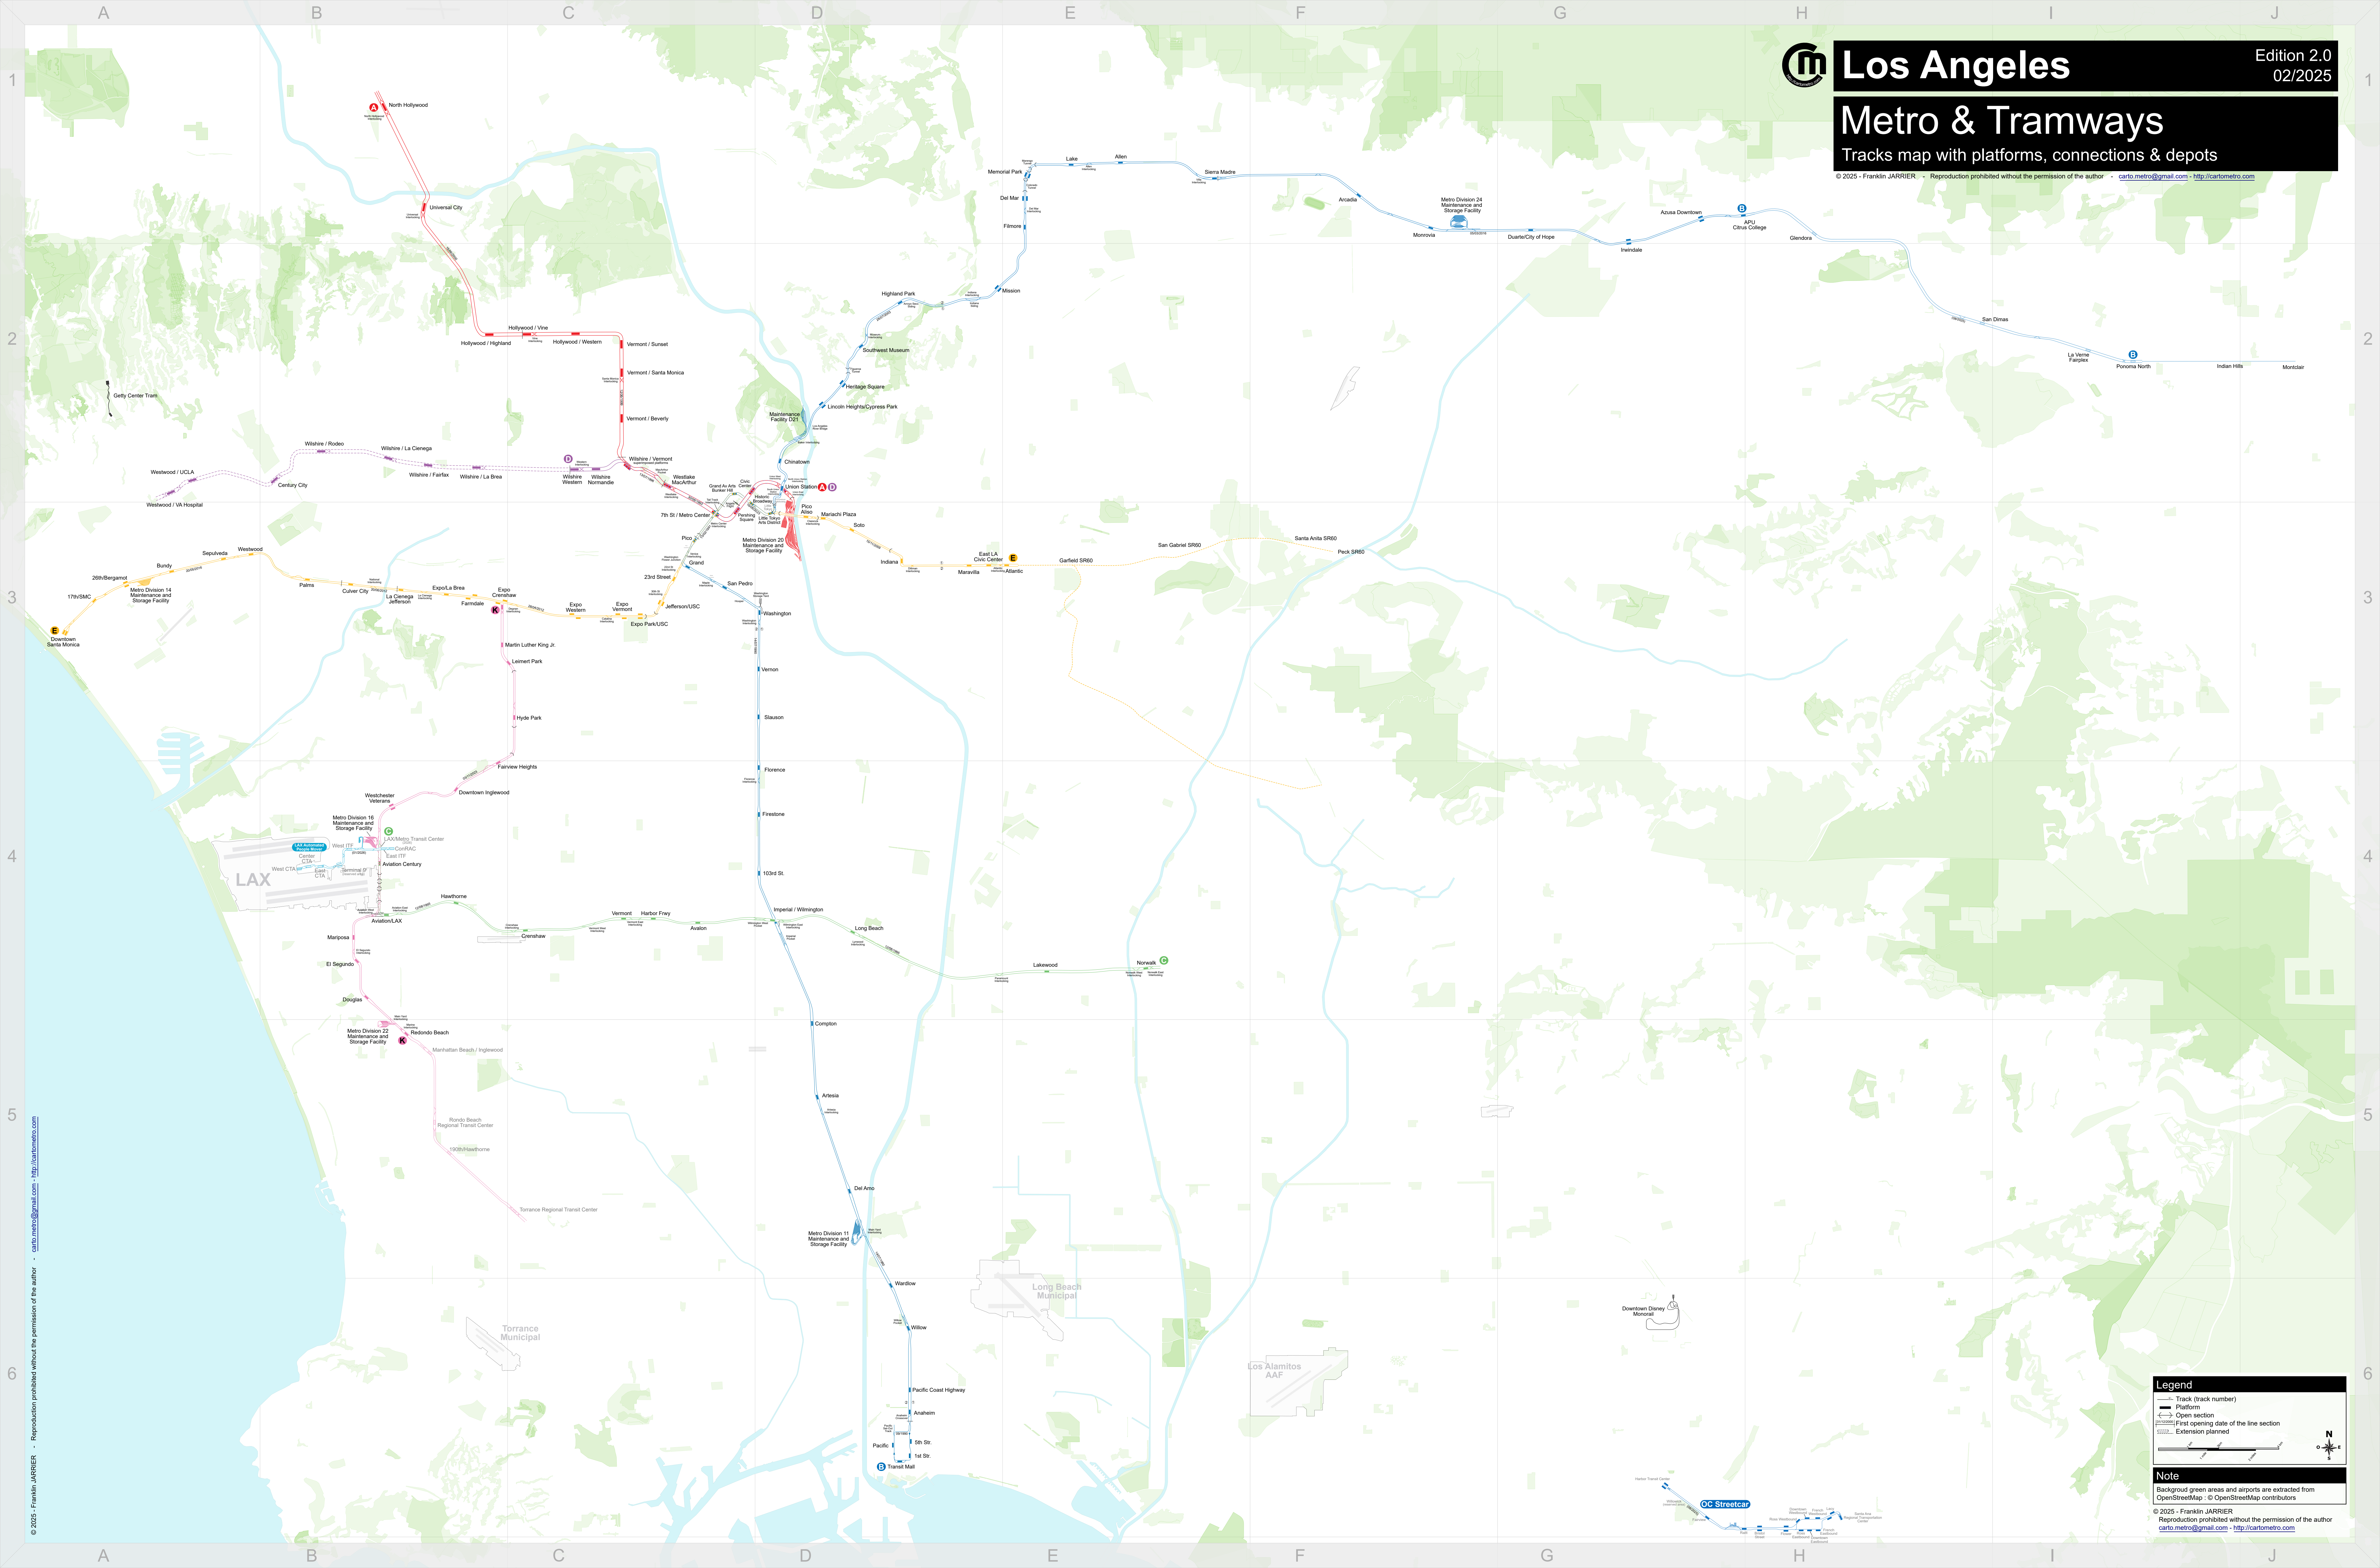

Metro & Tramways

Tracks map with platforms, connections & depots

© 2025 - Franklin JARRIER - Reproduction prohibited without the permission of the author - carto.metro@gmail.com - http://cartometro.com

© 2025 - Franklin JARRIER - Reproduction prohibited without the permission of the author - carto.metro@gmail.com - http://cartometro.com