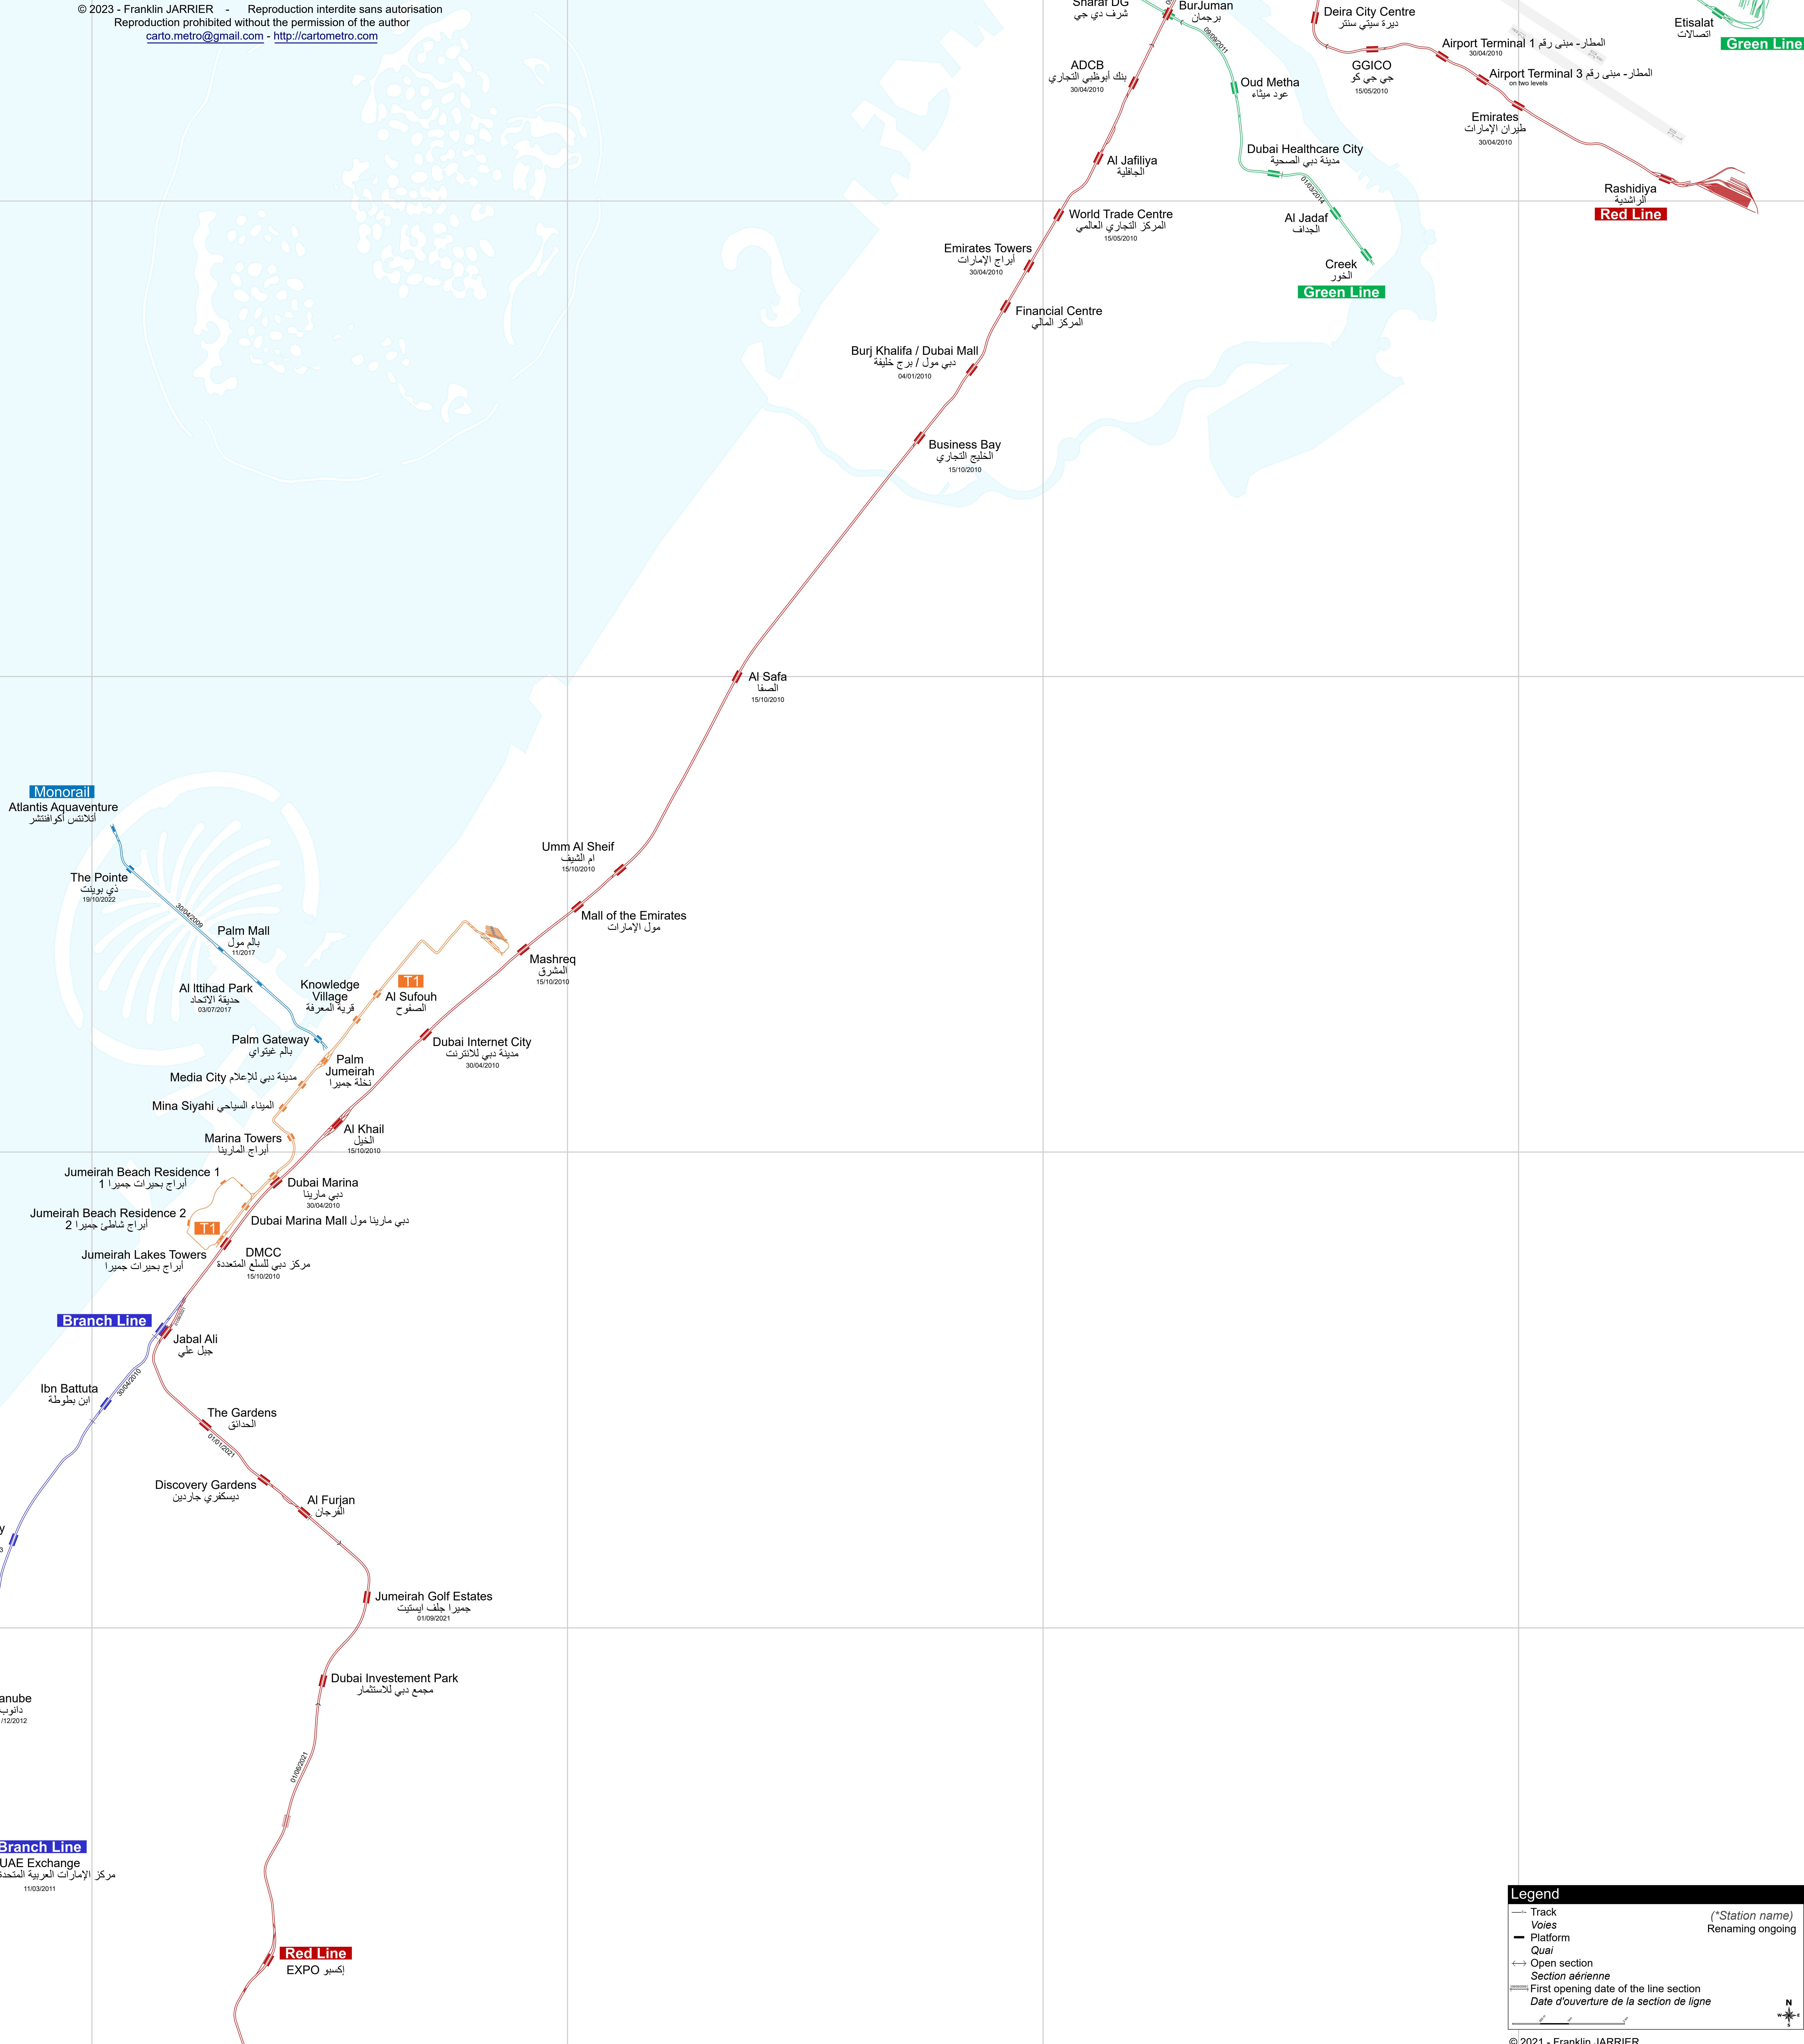

Metro, Tramway & Monorail

Plan of Tracks, platforms & yards
Plan des lignes, voies et ateliers

© 2023 - Franklin JARRIER - Reproduction interdite sans autorisation
Reproduction prohibited without the permission of the author
carto.metro@gmail.com - http://cartometro.com

Legend

- Track
- Voies
- Platform
- Quai
- Open section
- Section à ériger
- First opening date of the line section
- Date d'ouverture de la section de ligne

(*Station name)
Renaming ongoing

N