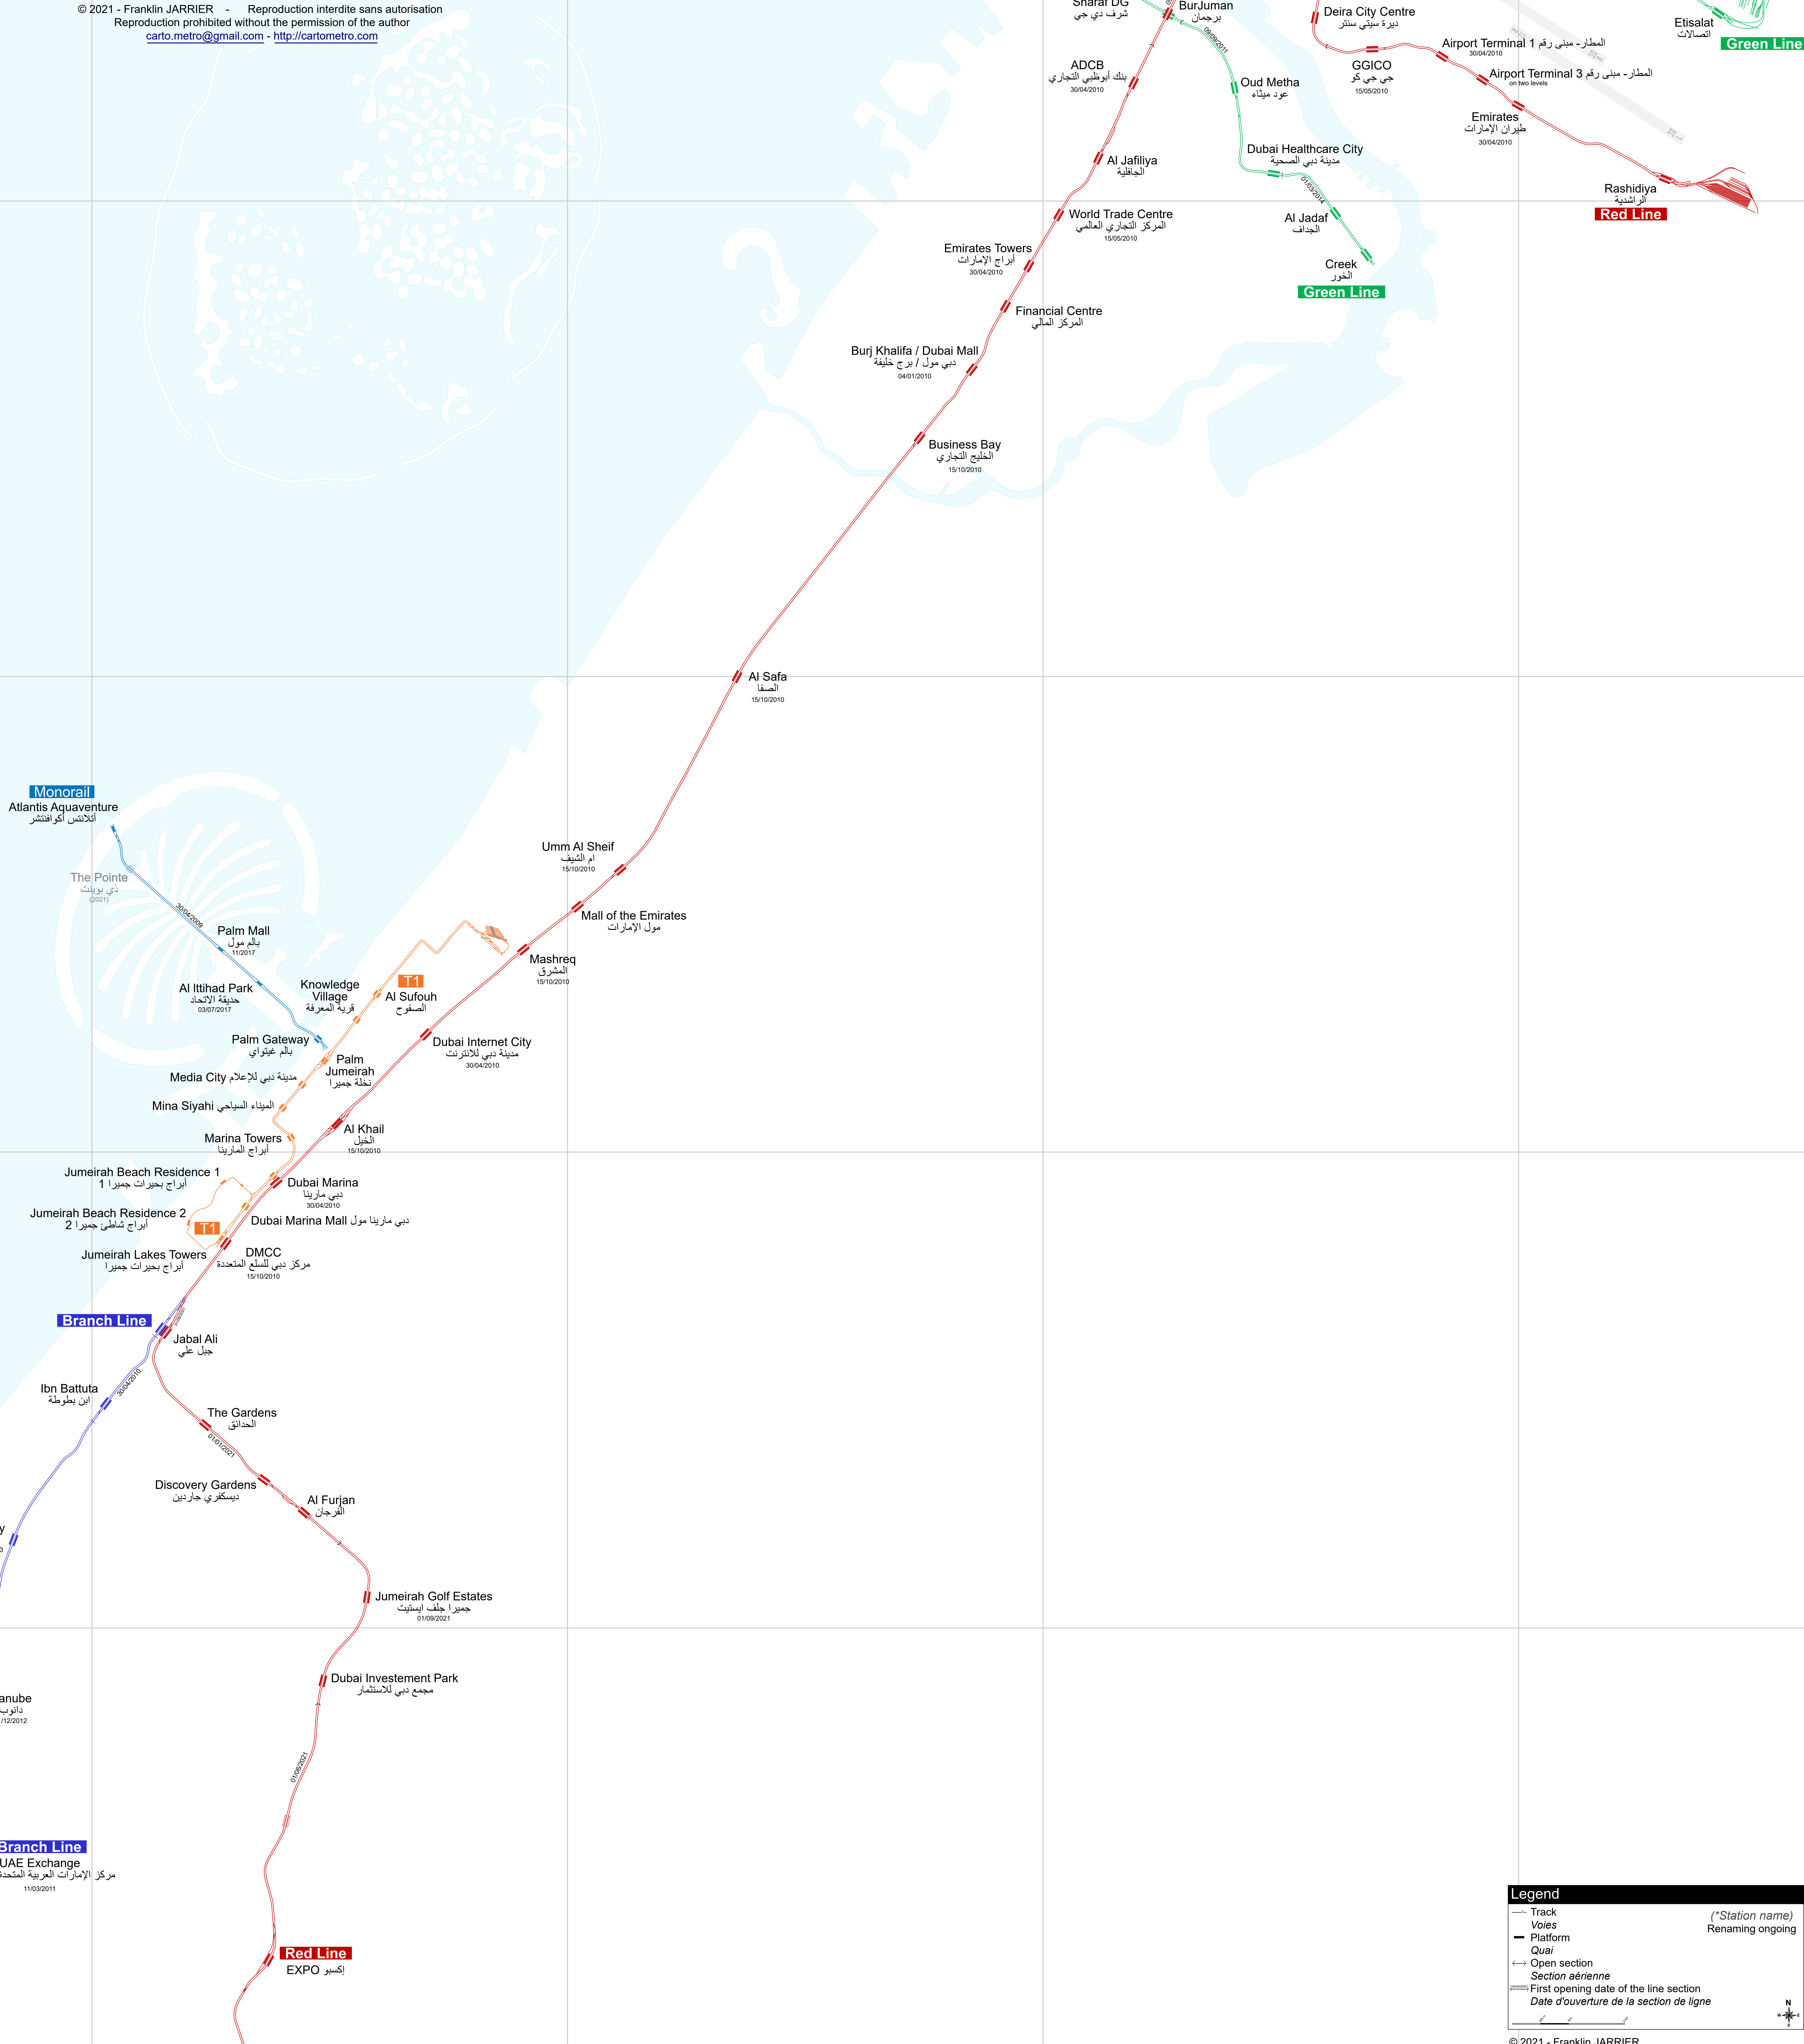

## Metro, Tramway & Monorail

Plan of Tracks, platforms & yards  
Plan des lignes, voies et ateliers

© 2021 - Franklin JARRIER - Reproduction interdite sans autorisation  
Reproduction prohibited without the permission of the author  
carto.metro@gmail.com - http://cartometro.com

**Legend**

- Track
- Voies
- Platform
- Quai
- Open section
- Section à ériger
- First opening date of the line section
- Date d'ouverture de la section de ligne

(\*Station name)  
Renaming ongoing