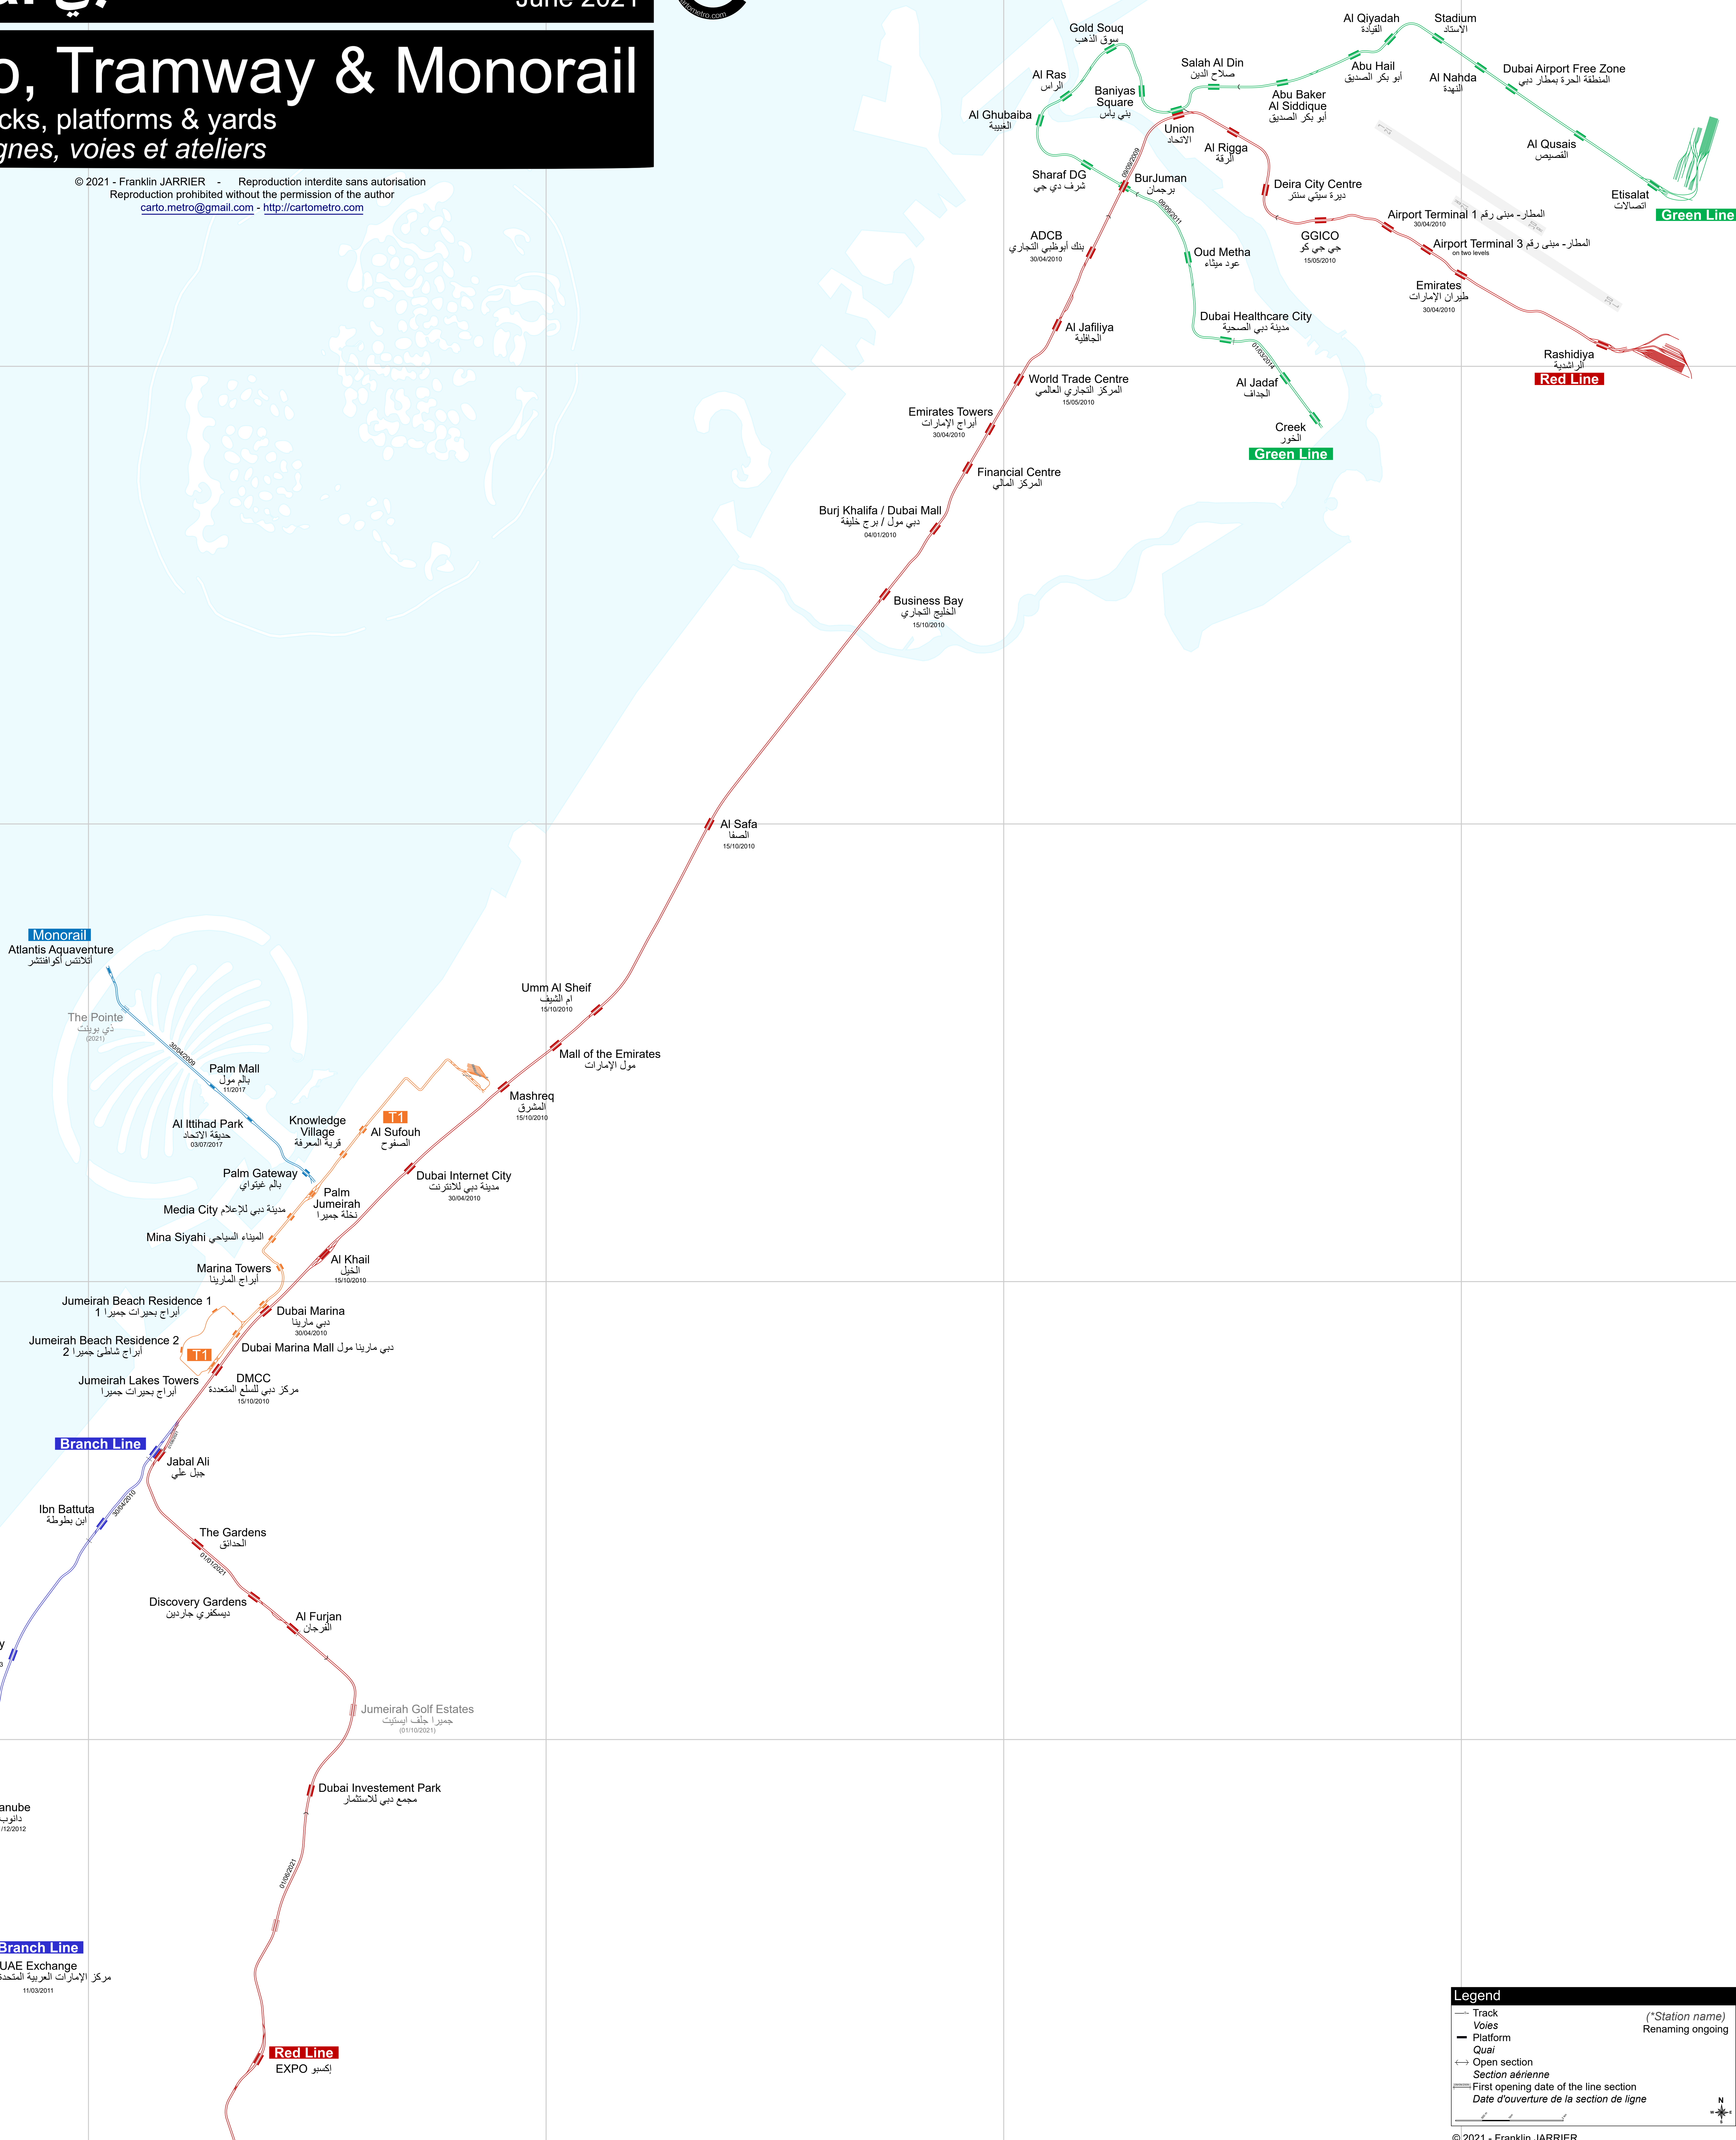

Metro, Tramway & Monorail

Plan of Tracks, platforms & yards
Plan des lignes, voies et ateliers

© 2021 - Franklin JARRIER - Reproduction interdite sans autorisation
Reproduction prohibited without the permission of the author
carto.metro@gmail.com - http://cartometro.com

Legend

- Track
- Voies
- Platform
- Quai
- Open section
- Section à ériger
- First opening date of the line section
- Date d'ouverture de la section de ligne

(*Station name)
Renaming ongoing