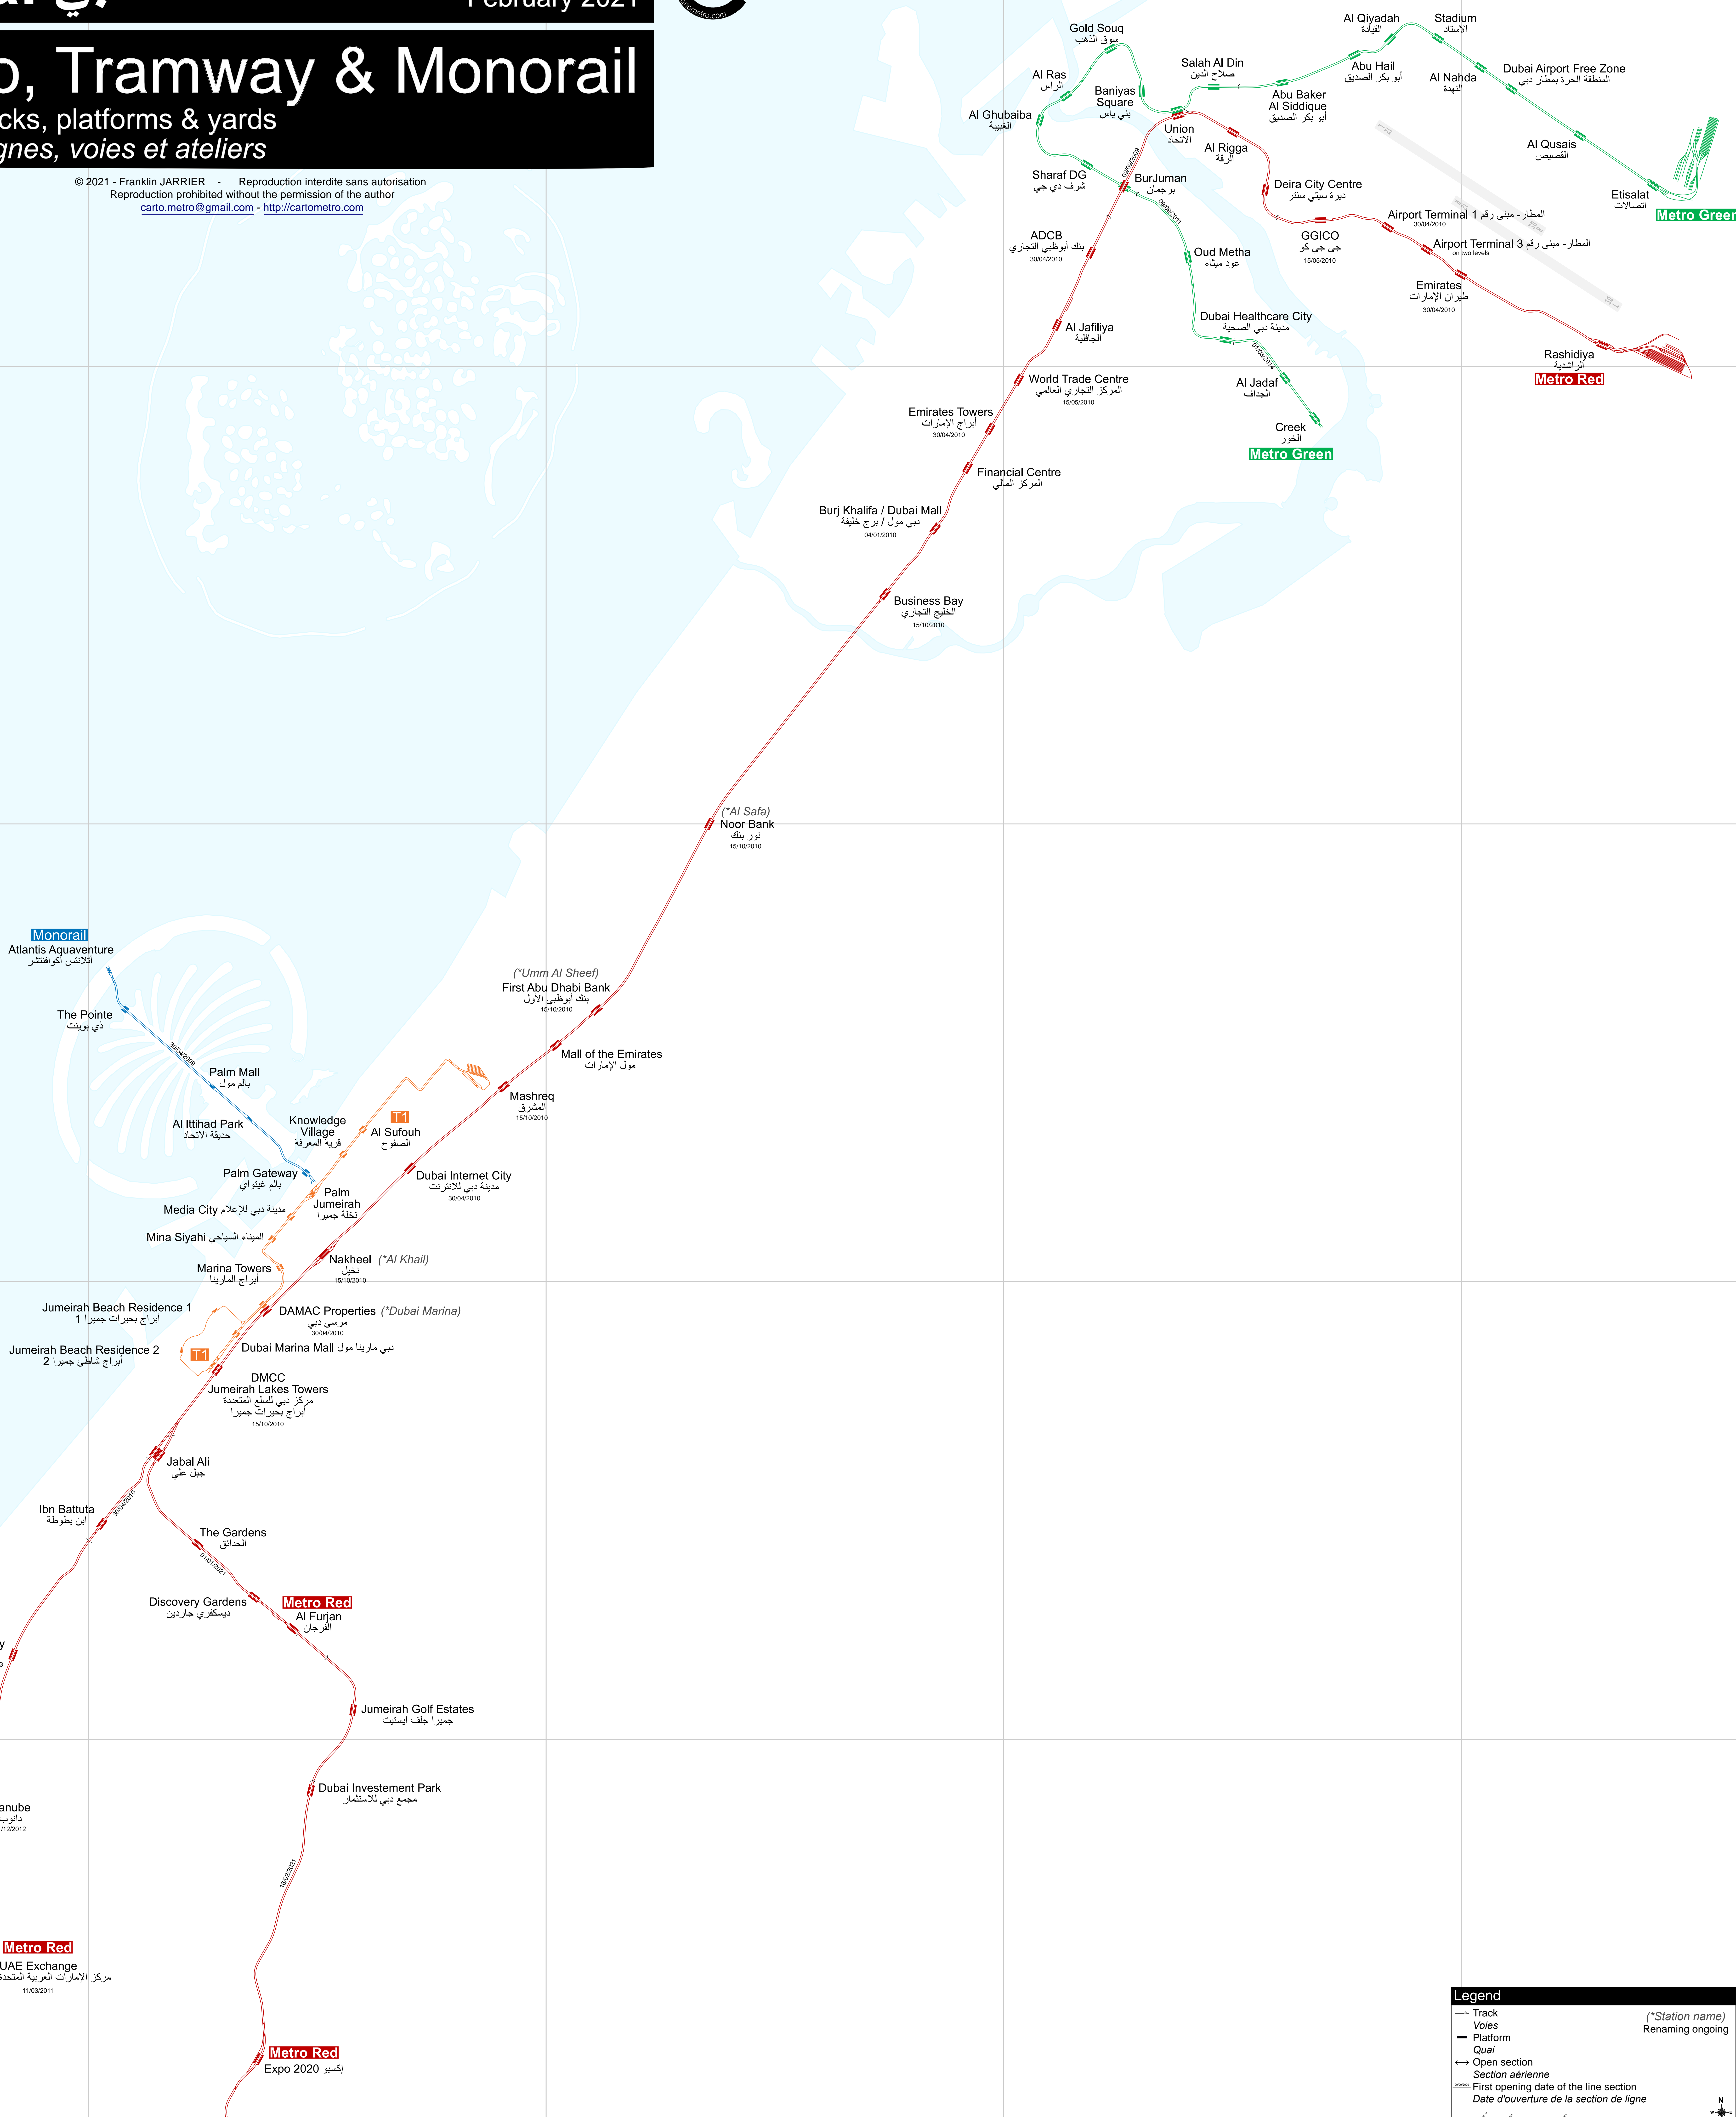

Metro, Tramway & Monorail

Plan of Tracks, platforms & yards
Plan des lignes, voies et ateliers

© 2021 - Franklin JARRIER - Reproduction interdite sans autorisation
Reproduction prohibited without the permission of the author
carto.metro@gmail.com - http://cartometro.com

Legend

- Track
- Voies
- Platform
- Quai
- Open section
- Section à ériger
- First opening date of the line section
- Date d'ouverture de la section de ligne

(*Station name)
Renaming ongoing