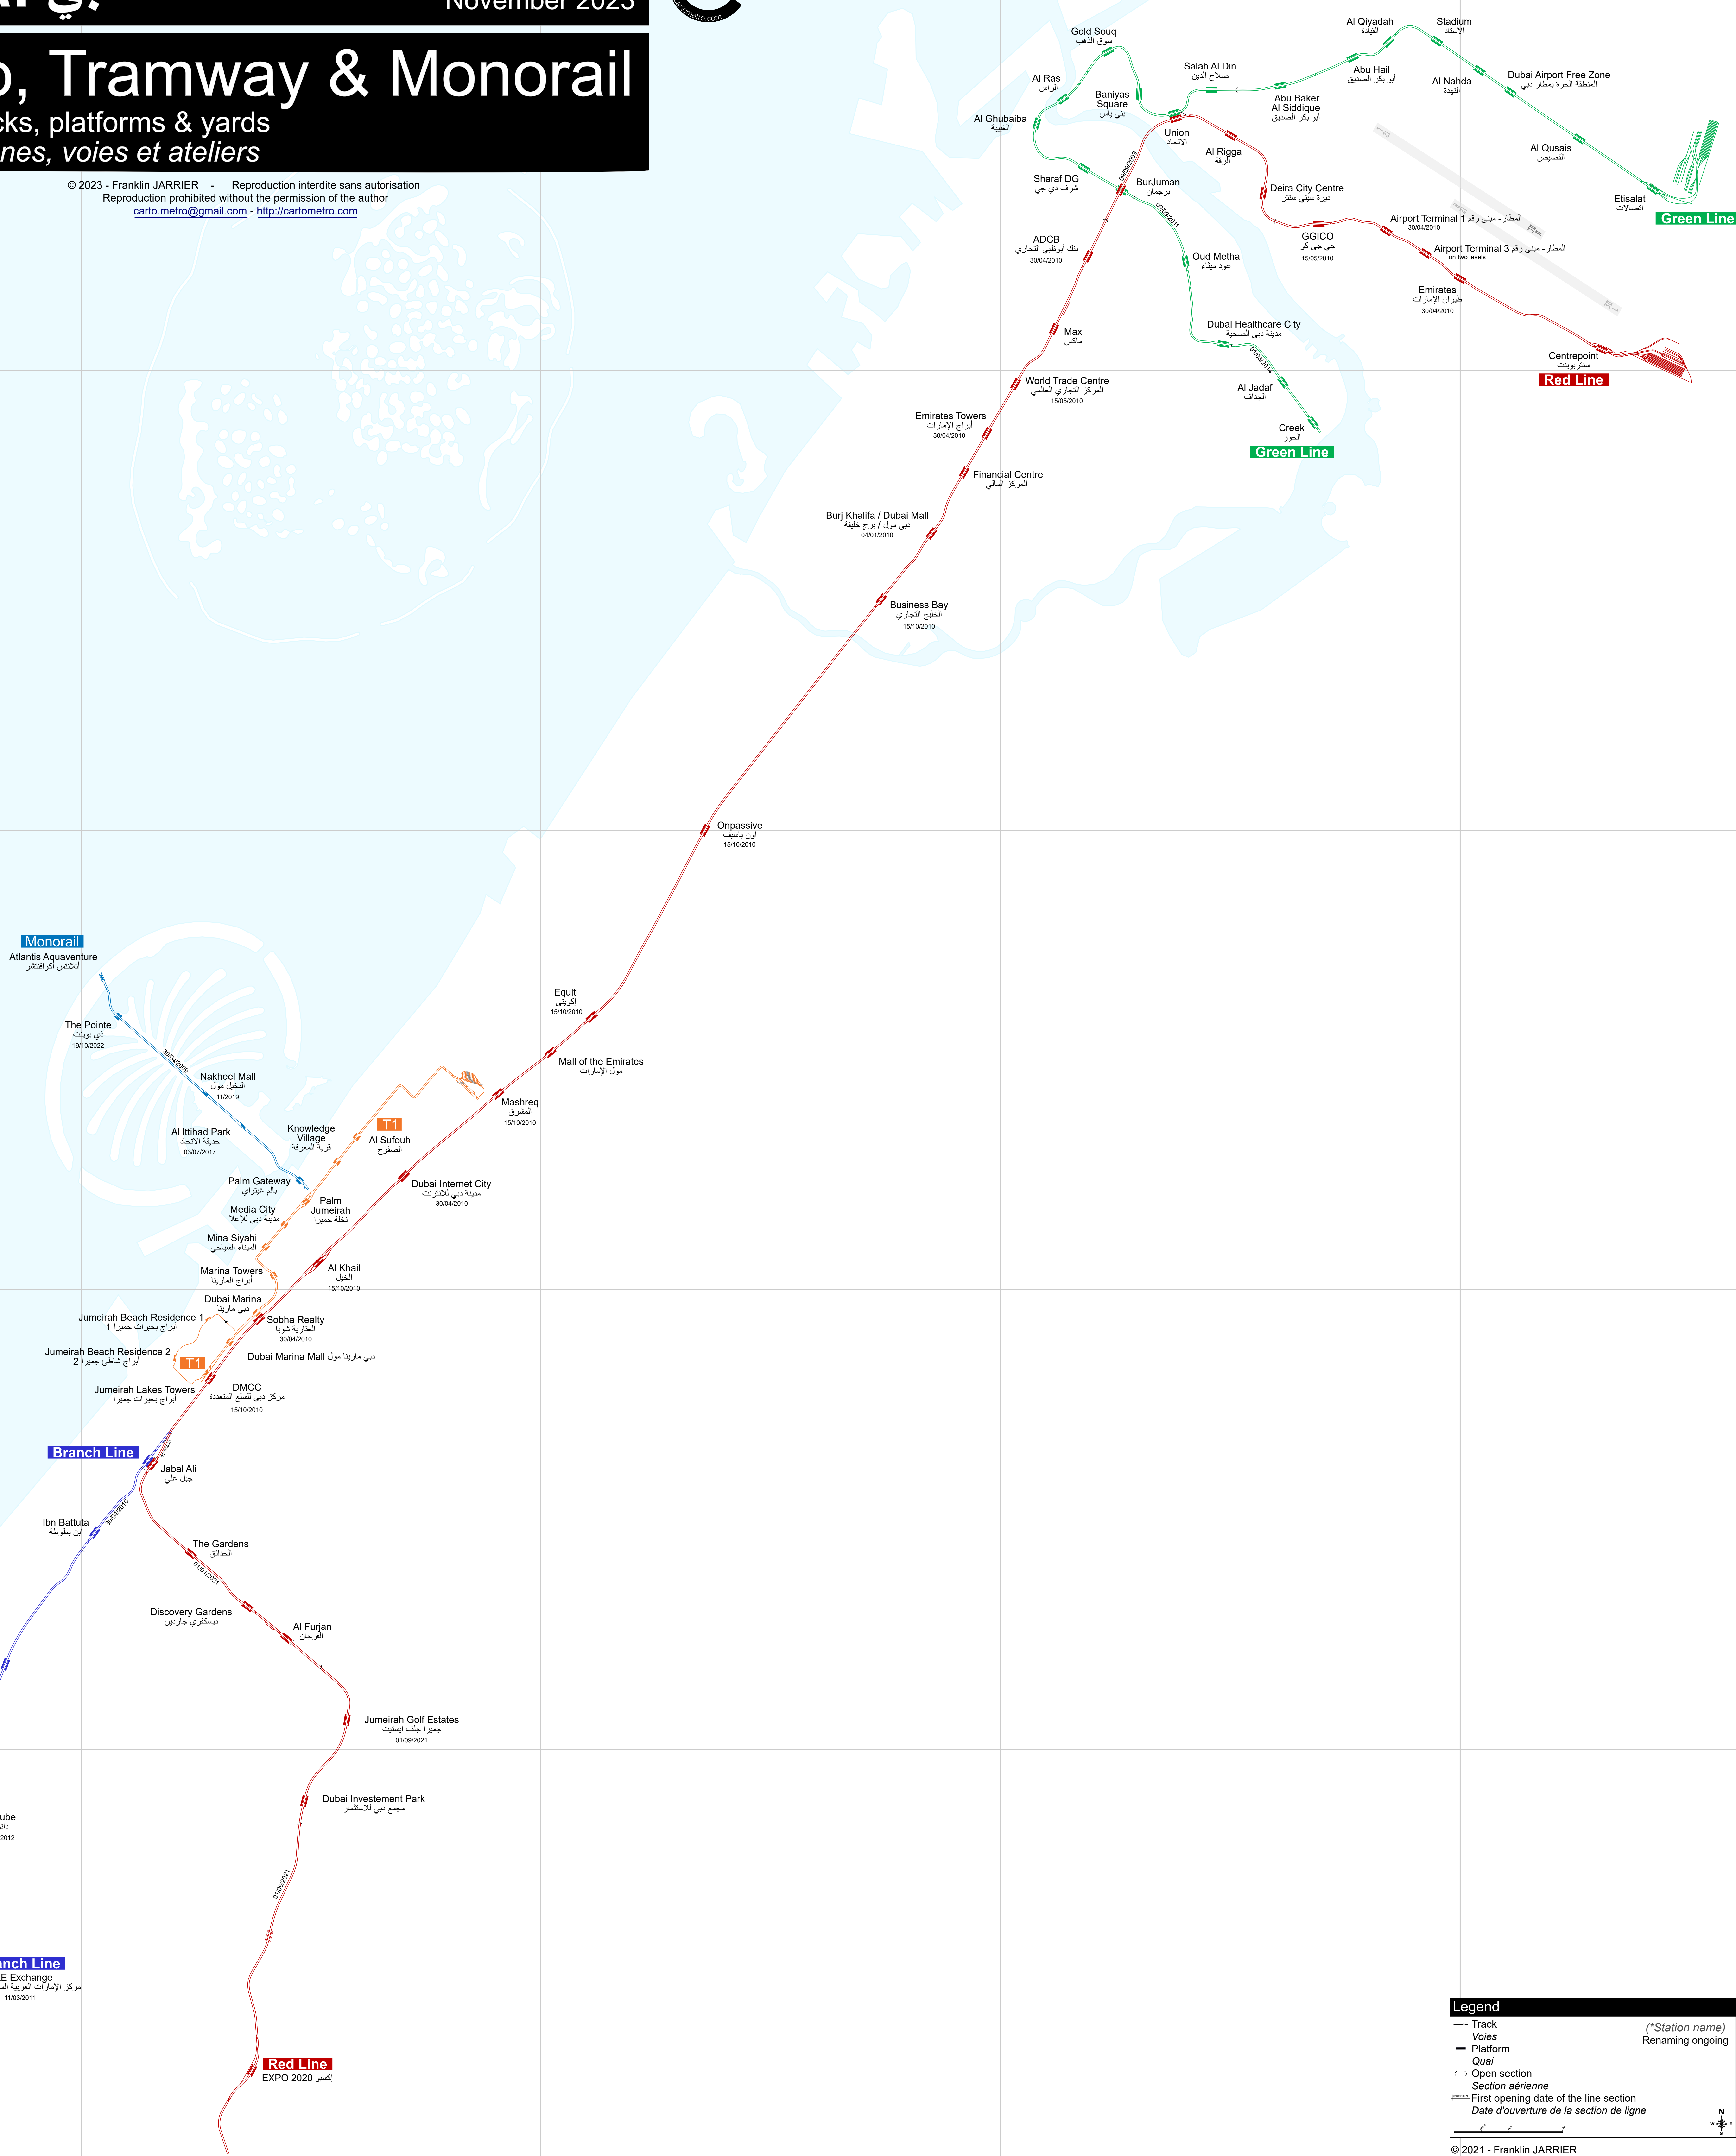

Metro, Tramway & Monorail

Plan of Tracks, platforms & yards Plan des lignes, voies et ateliers

Legend

- Track
- Voies
- Platform
- Quai
- Open section
- Section aérienne
- First opening date of the line section
- Date d'ouverture de la section de ligne

(*Station name)
Renaming ongoing

N