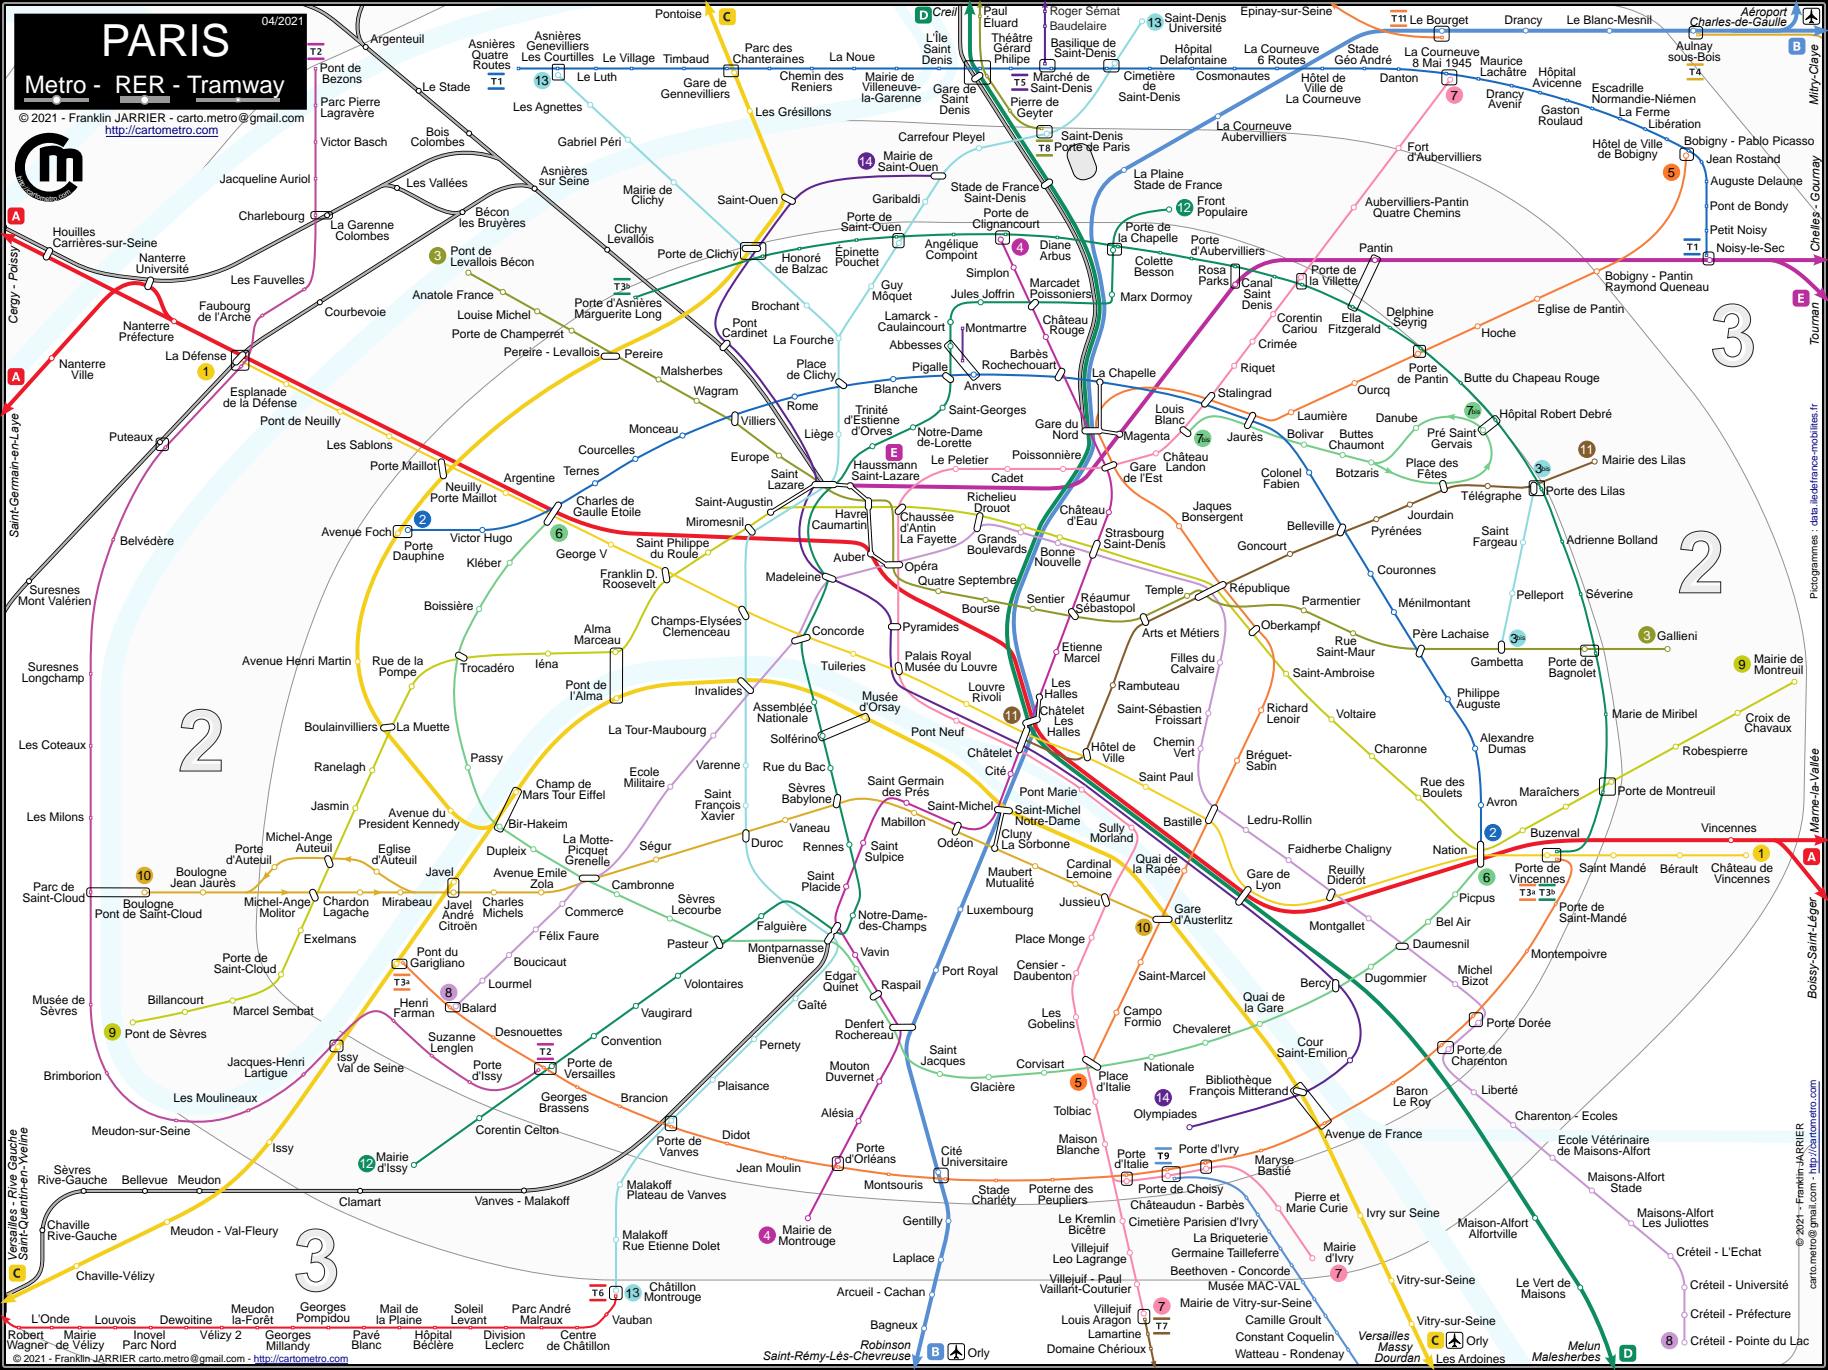

PARIS

Metro - RER - Tramway

© 2021 - Franklin JARRIER - carto.metro@gmail.com
<http://cartometro.com>

© 2021 - Franklin JARRIER carto.metro@gmail.com - <http://cartometro.com>