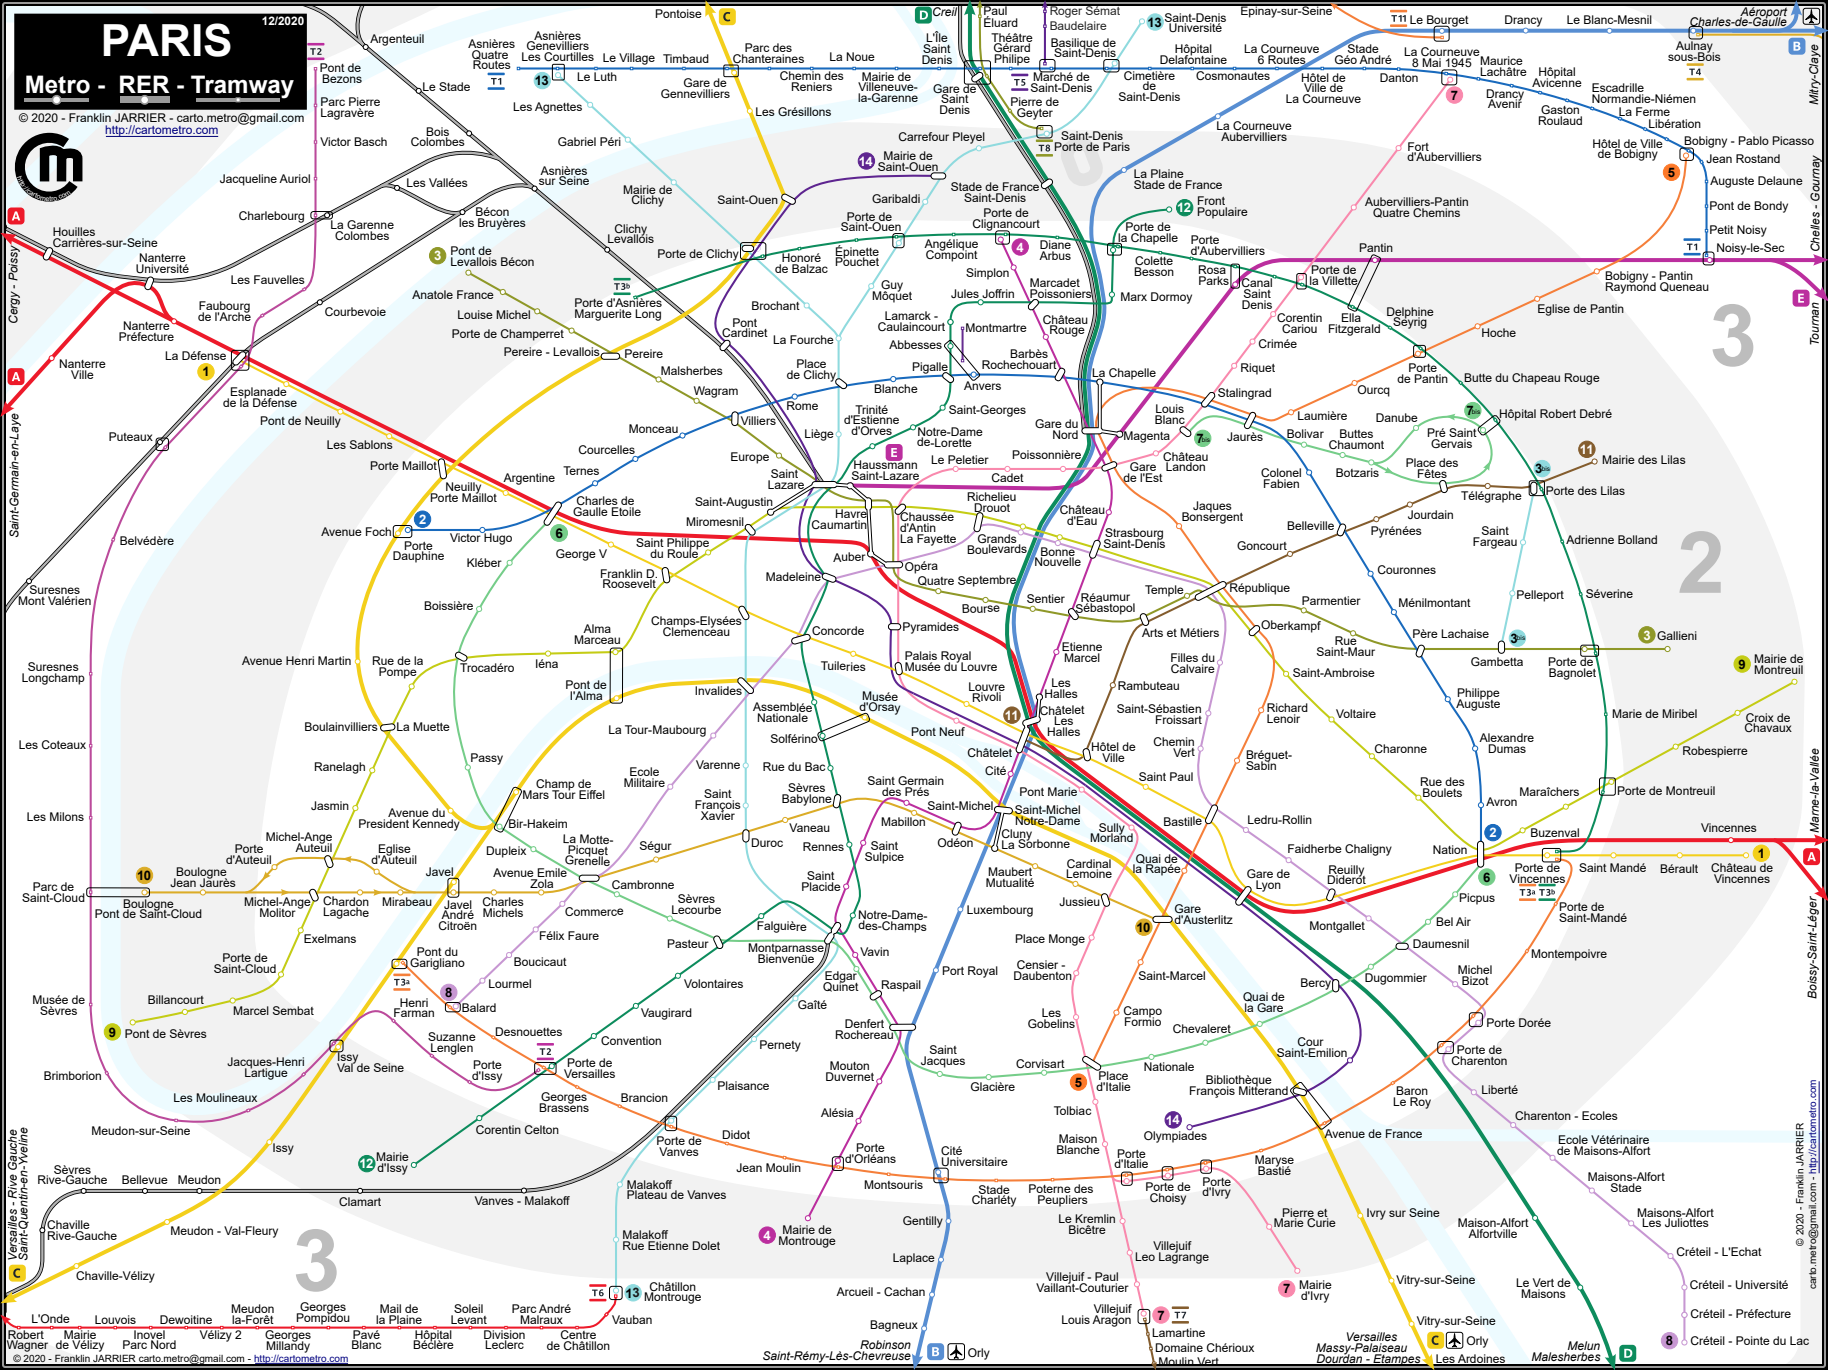

PARIS

Metro - RER - Tramway

© 2020 - Franklin JARRIER - carto.metro@gmail.com
<http://cartometro.com>