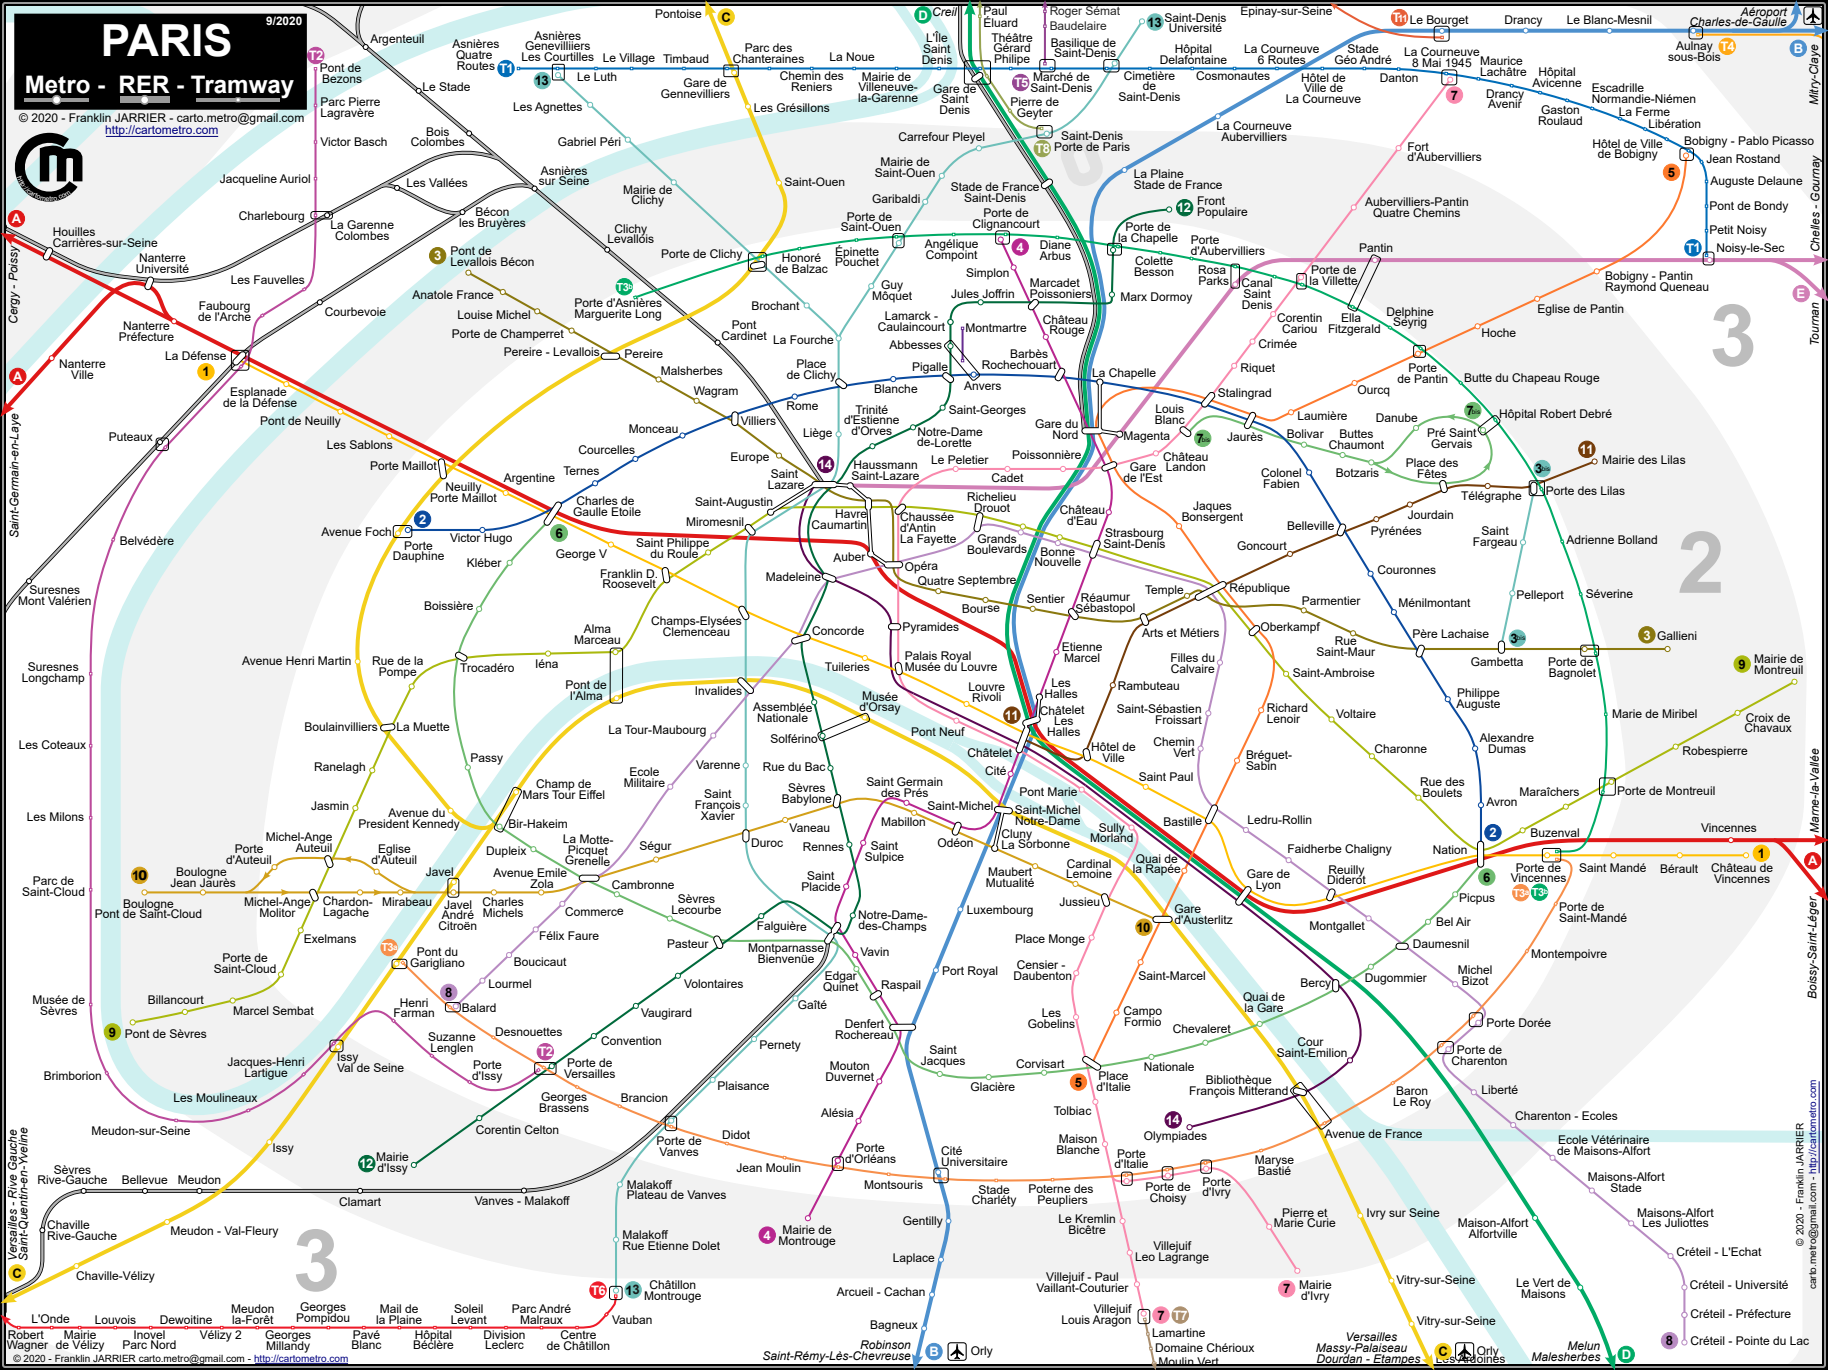

PARIS

Metro - RER - Tramway

© 2020 - Franklin JARRIER - carto.metro@gmail.com
<http://cartometro.com>

© 2020 - Franklin JARRIER carto.metro@gmail.com - <http://cartometro.com>