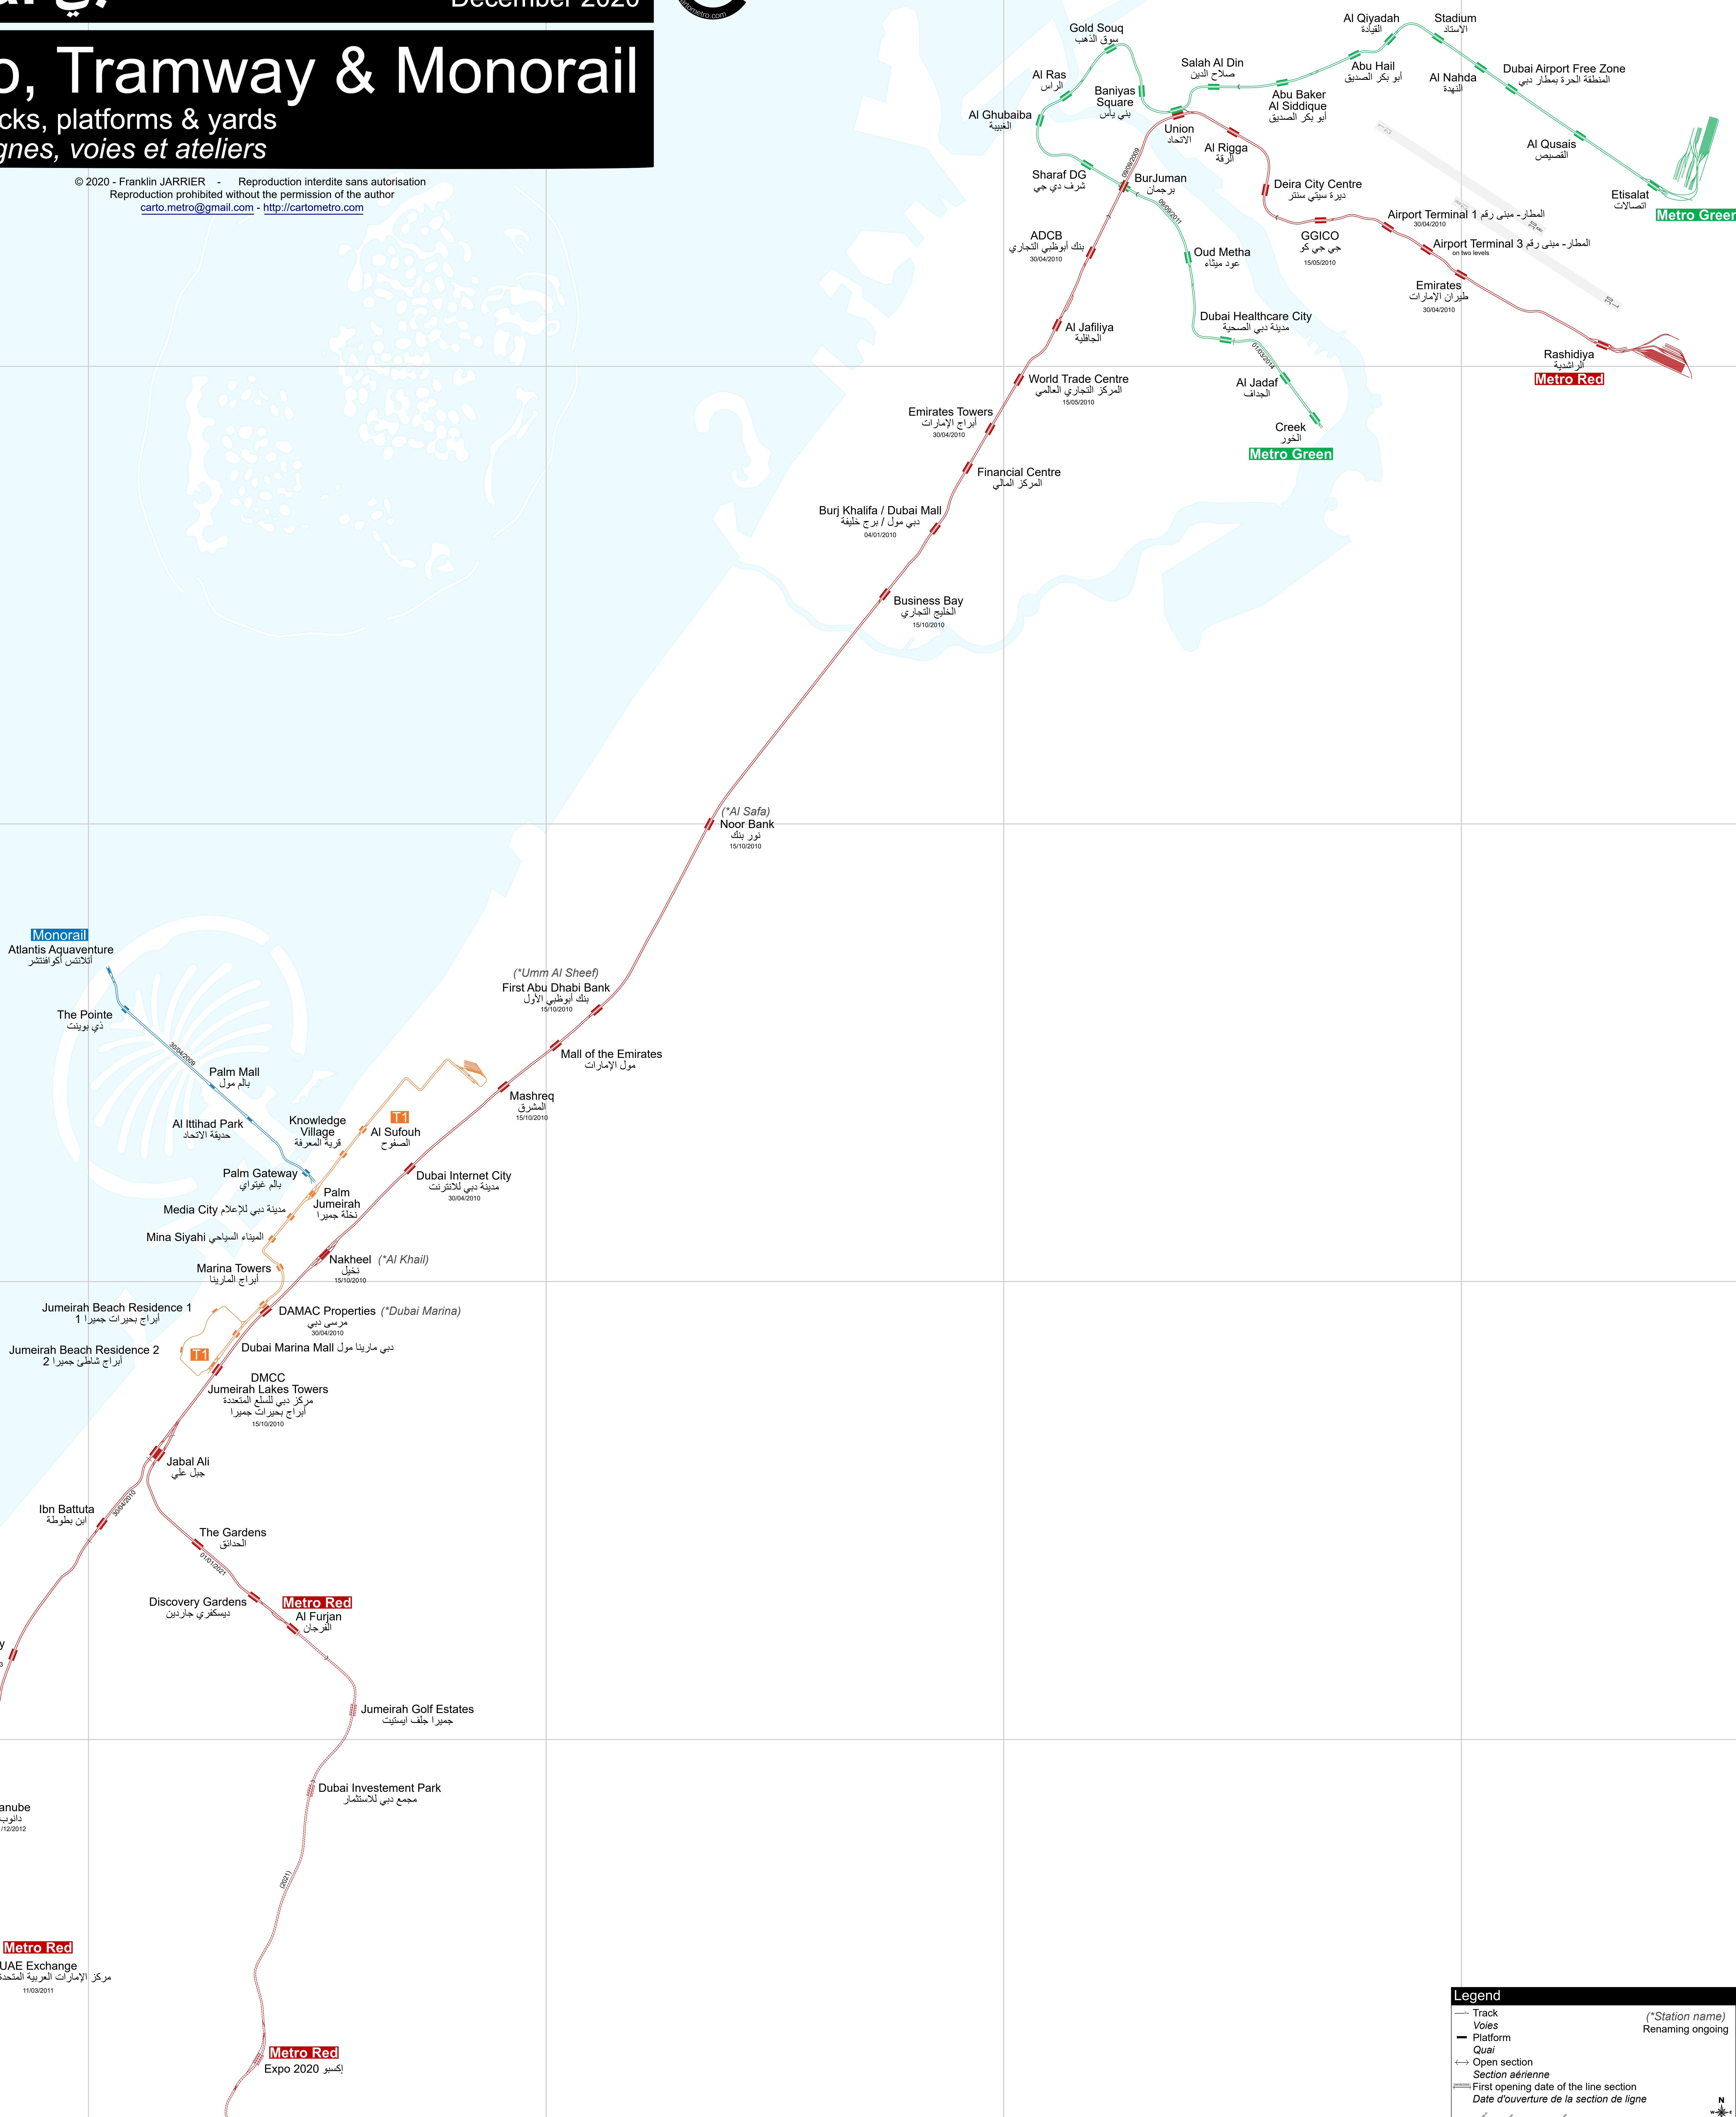

Metro, Tramway & Monorail

Plan of Tracks, platforms & yards
Plan des lignes, voies et ateliers

© 2020 - Franklin JARRIER - Reproduction interdite sans autorisation
Reproduction prohibited without the permission of the author
carto.metro@gmail.com - http://cartometro.com

Legend

- Track
- Voies
- Platform
- Quai
- Open section
- Section à ériger
- First opening date of the line section
- Date d'ouverture de la section de ligne

(*Station name)
Renaming ongoing

N