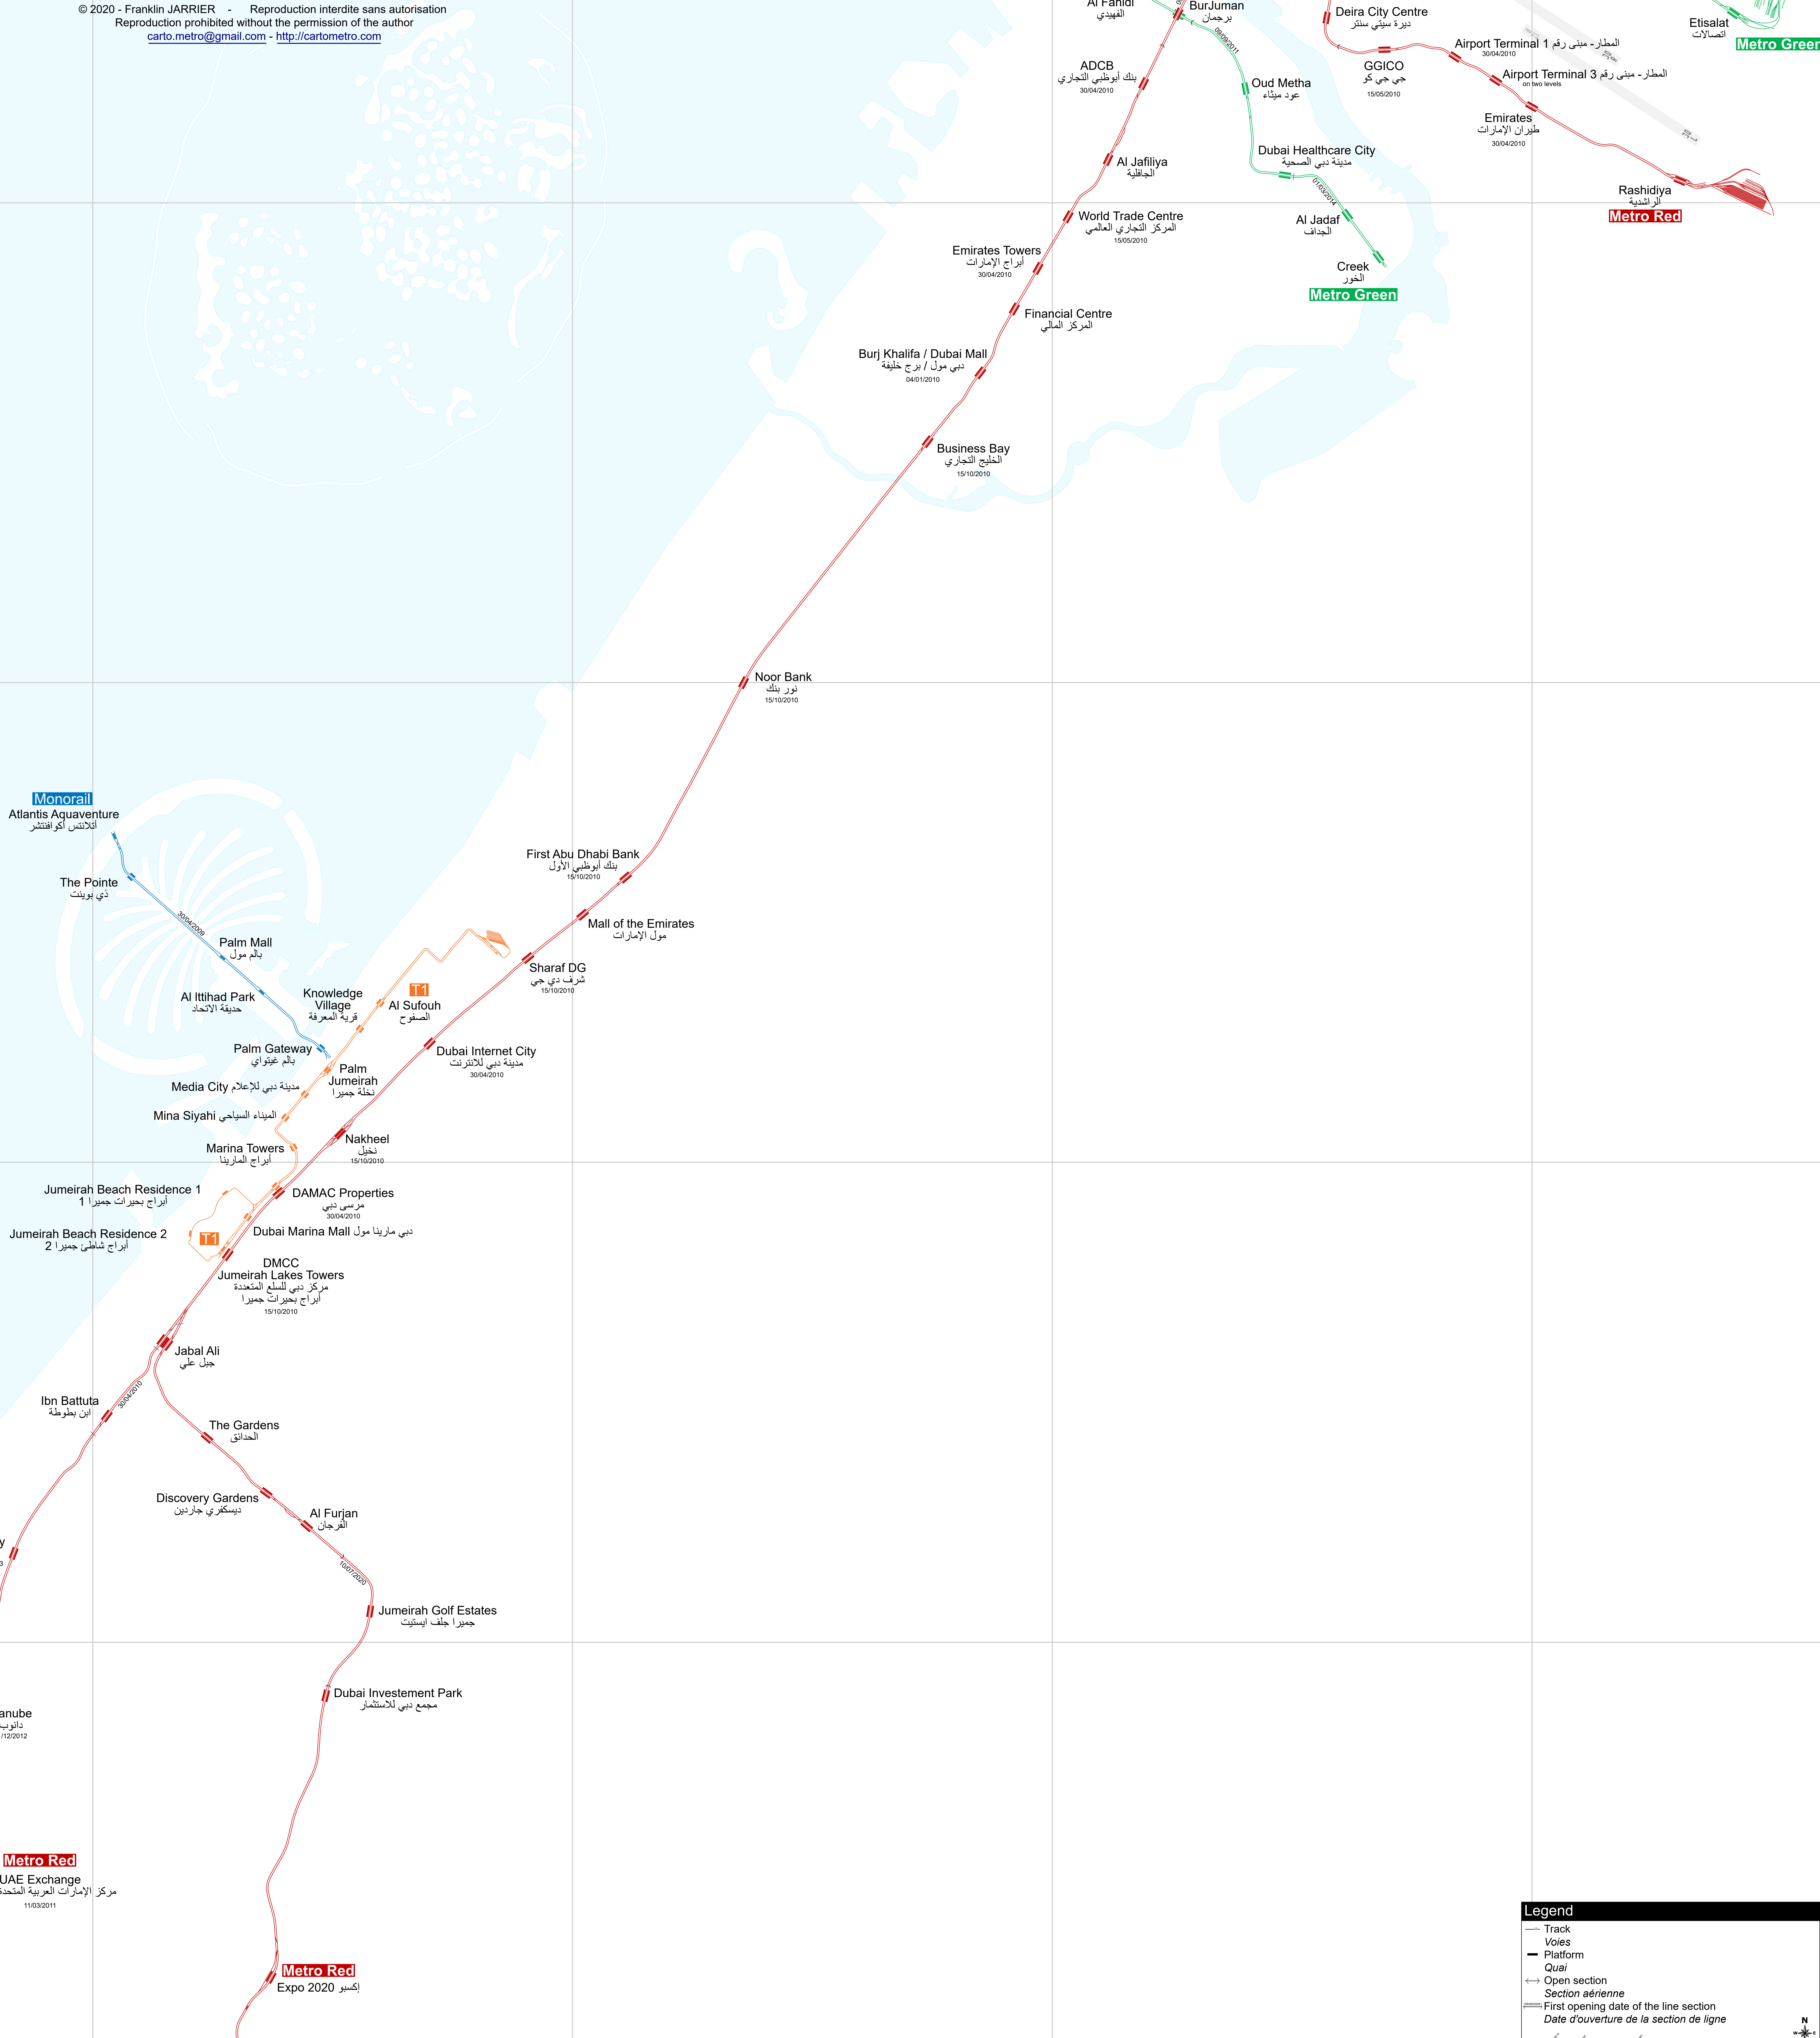

Metro, Tramway & Monorail

Plan of Tracks, platforms & yards
Plan des lignes, voies et ateliers

© 2020 - Franklin JARRIER - Reproduction interdite sans autorisation
Reproduction prohibited without the permission of the author
carto.metro@gmail.com - <http://cartometro.com>

Legend

- Track
- Voies
- Platform
- Quai
- Open section
- Section aérienne
- First opening date of the line section
- Date d'ouverture de la section de ligne

N